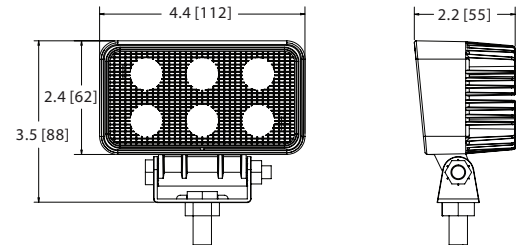

WORKLIGHTS

EW2411 Rectangular LED

The EW2411 worklight offers the latest technology and the very brightest white light for your application. This LED model offers over 80,000 hours of maintenance free life expectancy coupled with extremely low amp draw. High intensity light output and IP67 intrusion protection makes this LED worklight the ideal choice for a wide variety of applications. Features 12-24 VDC operation, flood beam, aluminum heatsink housing, polycarbonate lens, and a 5-year warranty.

Models

PART NO.	TYPE	RAW LUMENS	VDC	AMPS
EW2411	Flood	1000	12-24	1.3

Features and Benefits

- Six 3-watt LEDs
- Aluminum heatsink housing
- Stainless steel mounting bracket
- Polycarbonate lens

Beam Pattern