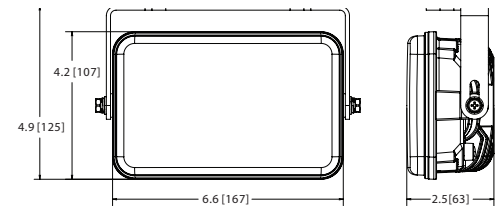

EW2300

EW2301

WORKLIGHTS

EW2300 SERIES

Rectangular LED

The EW2300 Series worklights offer the latest technology and the very brightest white light for your application. This LED model offers over 80,000 hours of maintenance free life expectancy coupled with extremely low amp draw. High intensity 2700 lumen light output and CE rating makes this LED worklight the ideal choice for a wide variety of applications. Features 12-24 VDC operation, a choice of flood or spot beams, aluminum housing and a 5-year warranty.

Models

PART NO.	TYPE	RAW LUMENS	AMPS
EW2301	Flood	3000	2.7
EW2300	Spot	3100	2.7

Features and Benefits

- 12-24 VDC
- Six 10-watt LEDs
- Aluminum heatsink housing
- Zinc mounting bracket
- Polycarbonate lens