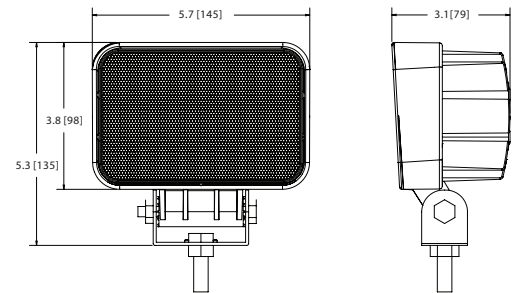

WORKLIGHTS

EW2501 Rectangular LED

The EW2501 worklight offers the latest technology and the very brightest white light for your application. This LED model offers over 80,000 hours of maintenance free life expectancy coupled with extremely low amp draw. High intensity 2450 lumen light output and IP67 intrusion protection makes this LED worklight the ideal choice for a wide variety of applications. Features 12-24 VDC operation, aluminum housing and a 5-year warranty.

Models

PART NO.	TYPE	RAW LUMENS	VDC	AMPS
EW2501	Flood	2900	12-24	3.0

Features and Benefits

- Five 10-watt LEDs
- Aluminum heatsink housing
- Stainless steel mounting bracket
- Polycarbonate lens

Beam Pattern