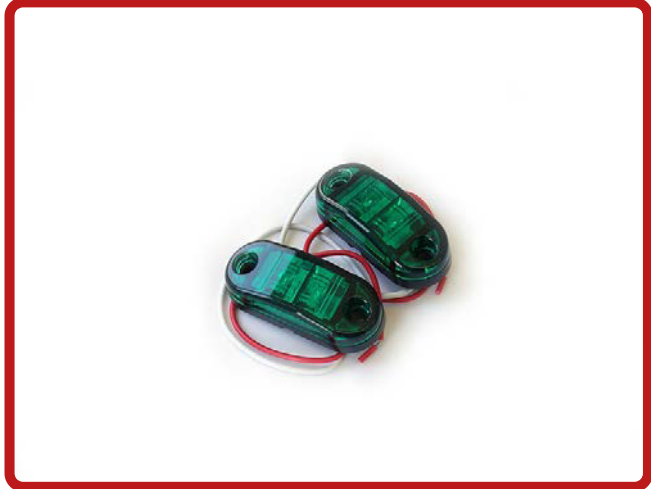

Item # RS-O2.5-2HG

Description

Truck and Trailer LED 2.5x1in Green Marker (w/ 2 Hole Mount) (Come in Pairs)

Categories Truck, Agricultural, Commercial, LED Truck and Trailer Lighting

Sub-Categories LED Truck and Trailer Replacement Lights, LED Truck & Trailer Lights, LED Truck and Trailer Replacement Lights,

SEMA Product Trailer Light

Reverse Polarity Operating Voltage Current Draw

Wattage Chip Type IP Rating LUX

Kelvin (Color Temperature) Beam Pattern Lumens Universal or Vehicle Specific
Green Universal

Made In Warranty
China 1 year

Product Information

Race Sport Lighting's LED Truck and Trailer Lights are the perfect upgrade to your marker lights, brake lights, tail lights, signal lights, or reverse lights on large trucks and trailers

- SAE & DOT approved
- Fully illuminated crystal optic LED lens system provides a solid, bright LED light
- Available in a variety of colors, shapes, and sizes, for virtually any application
- 1 Year Warranty