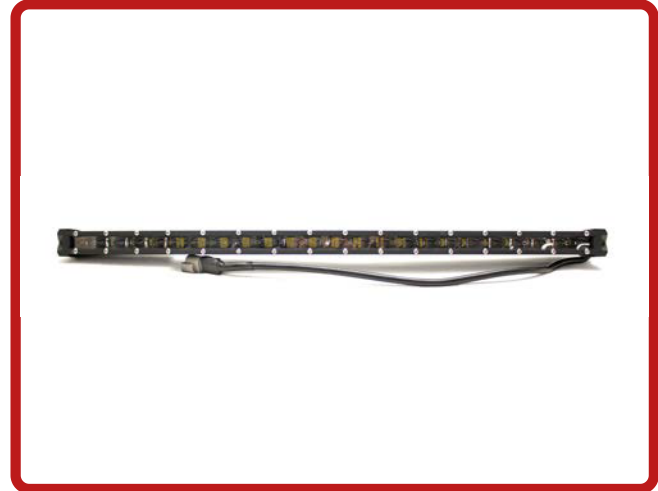

Item # RSLP26

Description

26in 5w LoPro Ultra Slim LED Light Bar with Amber Marker - Running Light Function 120w - Includes Rocker Switch Harness

Categories New Products, LED Light Bars, Powersports

Sub-Categories LoPro Single Row Dual Function Light Bars

Harmonization Code Universal Life Expectancy
8512.20.2080 YES 50,000 hours

SEMA Product Light Bar

Reverse Polarity Operating Voltage Current Draw
Yes 10-30VDC 10A

Wattage Chip Type IP Rating LUX
120-Watts CREE IP68

Kelvin (Color Temperature) Beam Pattern Lumens Universal or Vehicle Specific
6,500K Combo 11,400lm Universal

Made In Warranty
China 1 year

Product Information

These Hot new LoPro Dual Function LED Light Bars are exactly what you need for the best of both worlds of onroad and offroad. Use the Lo power Amber running marker lights as onroad, and the white hi power LED's as offroad when needed. The Ultra Slim Design is the thinnest in the world, and still puts out more LUX output than most larger dual rows. You will not be disappointed with the performances of this light bar, and you will be turning some heads while driving.