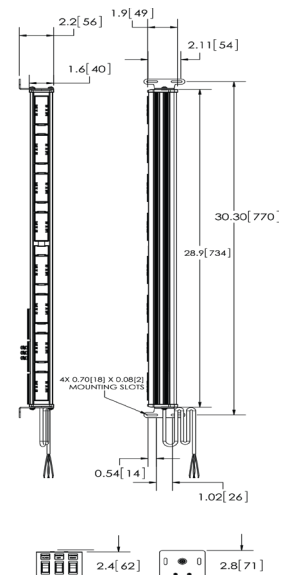

SAFETY DIRECTOR™

37038AS SERIES NARROWSTICK™

High Output Directional Warning

High output directional warning with the added benefits of low amp draw, maintenance free, and long-life LED light source. Features 32 flash patterns selectable via in-cab rocker switch panel.

Models

PART NO.	BAR LENGTH	CABLE LENGTH	ILLUMINATION COLOR
37038AS	28.9" 734mm	15' 4.6m	■ A
37048AS	46.1" 1171mm	15' 4.6m	■ A

Features and Benefits

- 12-24 VDC, 4.0 Amps
- 32 user-selected flash patterns signal traffic to avoid hazards
- Comprises eight 3703 LED modules (37038AS) or six 3705 and two 3704 LED modules (37048AS)
- Includes signal bar, in-cab rocker switch panel, and cable
- 15' cable
- Temperature Range: -22°F to +122°F (-30°C to +50°C)

Flash Patterns

One lamp sequence then double flash

- | | |
|---|---|
| 1 | Wig wag |
| 2 | Right sweep - Single lamp L-R sequentially / double flash |
| 3 | Left sweep - Single lamp R-L sequentially / double flash |
| 4 | Center - Single lamp center out / double flash |