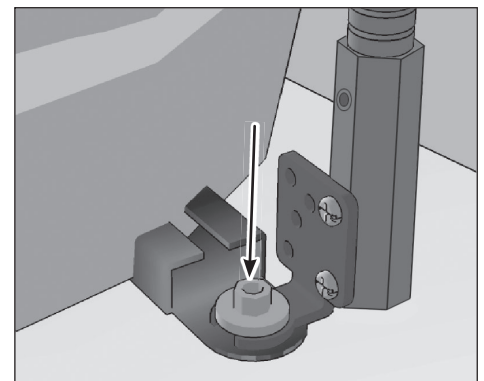

Passenger Seat Bolt Mounting - Option 1:

1. 1 Use a socket wrench to loosen the passenger seat track bolt.
2. 2 Insert the seat track bolt bracket.
3. 3 Retighten the seat track bolt.