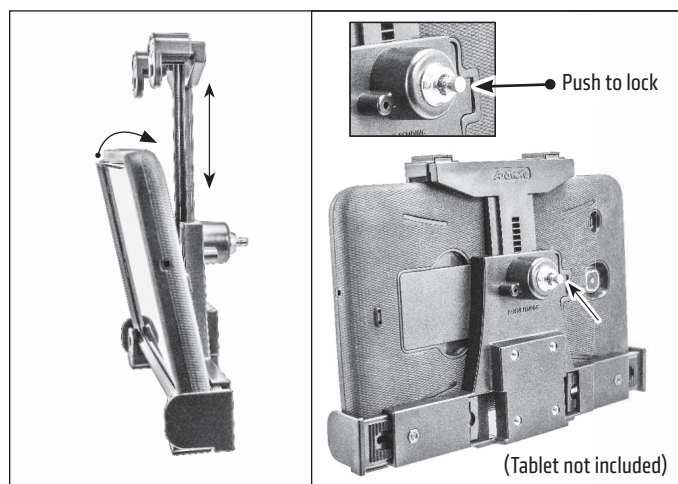

3 Insert tablet into holder. Adjust top of holder to fit tablet. Push button in on back lock to secure tablet.