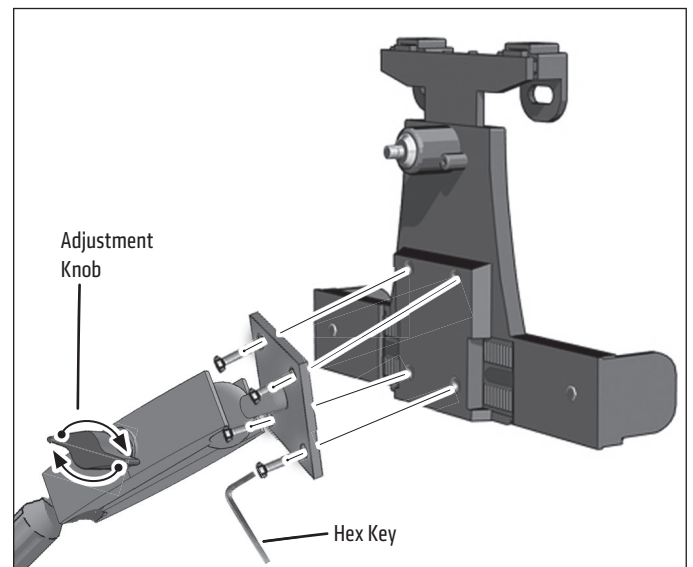

Passenger Seat Bolt Mounting - Option 1:

- 1 Use a socket wrench to loosen the passenger seat track bolt.
- 2 Insert the seat track bolt bracket.
- 3 Retighten the seat track bolt.

Floor Mounting - Option 2

Screw the floor bracket to the mount. (Depending on your vehicle, you may need to change the orientation of the bracket.) Attach the floor / console bracket with screws.

Optional: Attach included metal conduit to console to minimize vibration.

Attaching the Universal Locking Tablet Holder

Connect the tablet holder onto the pedestal using the included hex key to securely tighten the hex screws using the 4-Hole AMPS mounting pattern. Loosen adjustment knob to reposition shaft, retighten to desired position.

Inserting Tablet

1 Use Phillips screwdriver to adjust sides and width of holder to fit tablet. There are 6 screw adjustment points in total.

2 Insert key into back lock and turn right to unlock. Pull up on top adjusting arm to prepare for fitting the tablet.