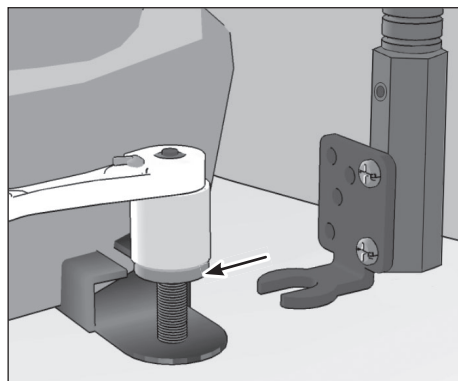

Package Contents:

- (1) RM08825AL – 18" 25mm Seat Rail or Floor Pedestal
- (1) TAB005KL-B – Universal Locking Tablet Holder with Key Lock and Key
- (1) SP-RM250 – Robust Mount Shaft
- (1) APMAMPS25MM – 25mm Ball to Metal 4-Hole AMPS Adapter
- (1) SPTAB5KL – Hex Security Screw Pack for TAB005KL-B

Warning: Drilling into the dash, floor, or console may damage the vehicle. Use caution and consult a mobile install professional to avoid drilling into the gas tank, electrical system, or other highly sensitive vehicle components.

Passenger Seat Bolt Mounting - Option 1:

- 1 Use a socket wrench to loosen the passenger seat track bolt.
- 2 Insert the seat track bolt bracket.
- 3 Retighten the seat track bolt.

Floor Mounting - Option 2

Attaching the Universal Locking Tablet Holder

Connect the tablet holder onto the pedestal using the included hex key to securely tighten the hex screws using the 4-Hole AMPS mounting pattern. Loosen adjustment knob to reposition shaft, retighten to desired position.