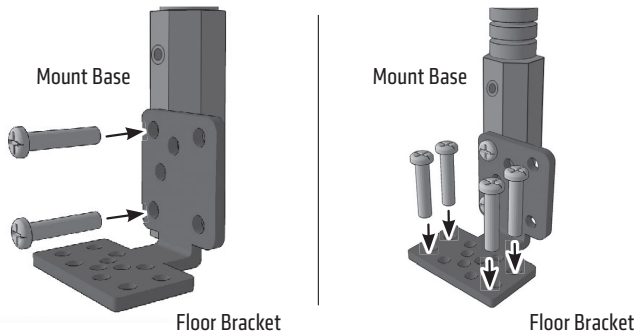

Floor Mounting - Option 2

Screw the floor bracket to the mount. (Depending on your vehicle, you may need to change the orientation of the bracket.) Attach the floor / console bracket with screws.