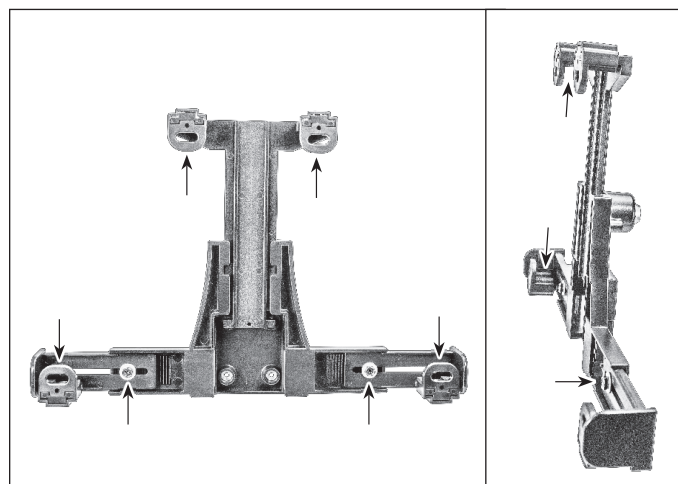

Passenger Seat Bolt Mounting - Option 1:

- 1 Use a socket wrench to loosen the passenger seat track bolt.
- 2 Insert the seat track bolt bracket.
- 3 Retighten the seat track bolt.

Floor Mounting - Option 2

Screw the floor bracket to the mount. (Depending on your vehicle, you may need to change the orientation of the bracket.) Attach the floor / console bracket with screws.

Optional: Attach included metal conduit to console to minimize vibration.

Attaching the Universal Locking Tablet Holder

Connect the tablet holder onto the pedestal using the included hex key to securely tighten the hex screws using the 4-Hole AMPS mounting pattern. Loosen adjustment knob to reposition shaft, retighten to desired position.

Inserting Tablet

1 Use Phillips screwdriver to adjust sides and width of holder to fit tablet. There are 6 screw adjustment points in total.

2 Insert key into back lock and turn right to unlock. Pull up on top adjusting arm to prepare for fitting the tablet.