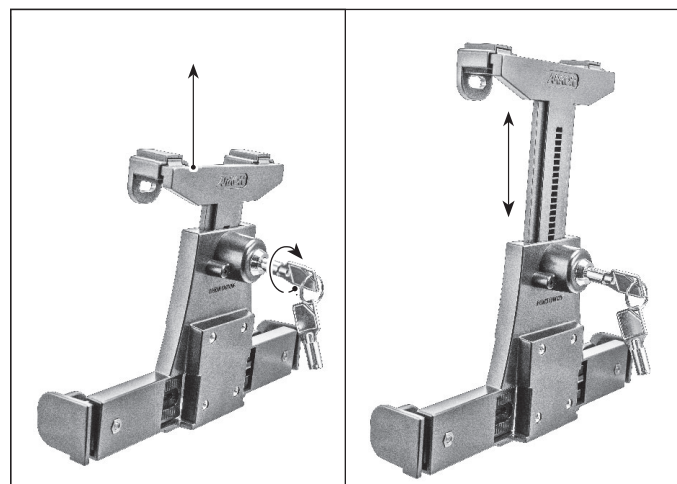

Package Contents:

- (1) RM08825AL – 18" 25mm Seat Rail or Floor Pedestal
- (1) TAB005KL-B – Universal Locking Tablet Holder with Key Lock and Key
- (1) SP-RM250 – Robust Mount Shaft
- (1) APMAMPS25MM – 25mm Ball to Metal 4-Hole AMPS Adapter
- (1) SPTAB5KL – Hex Security Screw Pack for TAB005KL-B

Screw the floor bracket to the mount. (Depending on your vehicle, you may need to change the orientation of the bracket.) Attach the floor / console bracket with screws.

Optional: Attach included metal conduit to console to minimize vibration.

Attaching the Universal Locking Tablet Holder

Connect the tablet holder onto the pedestal using the included hex key to securely tighten the hex screws using the 4-Hole AMPS mounting pattern. Loosen adjustment knob to reposition shaft, retighten to desired position.

Inserting Tablet

1 Use Phillips screwdriver to adjust sides and width of holder to fit tablet. There are 6 screw adjustment points in total.

2 Insert key into back lock and turn right to unlock. Pull up on top adjusting arm to prepare for fitting the tablet.