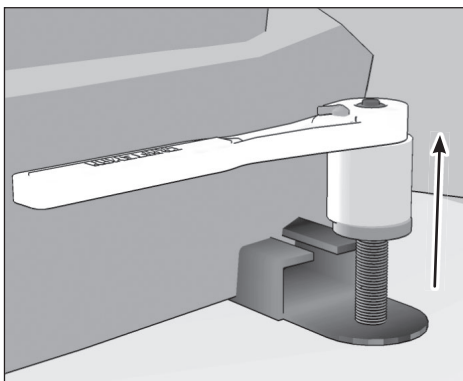

Package Contents:

- (1) RM08825AL – 18" 25mm Seat Rail or Floor Pedestal
- (1) TAB005KL-B – Universal Locking Tablet Holder with Key Lock and Key
- (1) SP-RM250 – Robust Mount Shaft
- (1) APMAMPS25MM – 25mm Ball to Metal 4-Hole AMPS Adapter
- (1) SPTAB5KL – Hex Security Screw Pack for TAB005KL-B

Passenger Seat Bolt Mounting - Option 1:

- 1 Use a socket wrench to loosen the passenger seat track bolt.
- 2 Insert the seat track bolt bracket.
- 3 Retighten the seat track bolt.

Floor Mounting - Option 2

Screw the floor bracket to the mount. (Depending on your vehicle, you may need to change the orientation of the bracket.) Attach the floor / console bracket with screws.

Optional: Attach included metal conduit to console to minimize vibration.

Attaching the Universal Locking Tablet Holder

Connect the tablet holder onto the pedestal using the included hex key to securely tighten the hex screws using the 4-Hole AMPS mounting pattern. Loosen adjustment knob to reposition shaft, retighten to desired position.