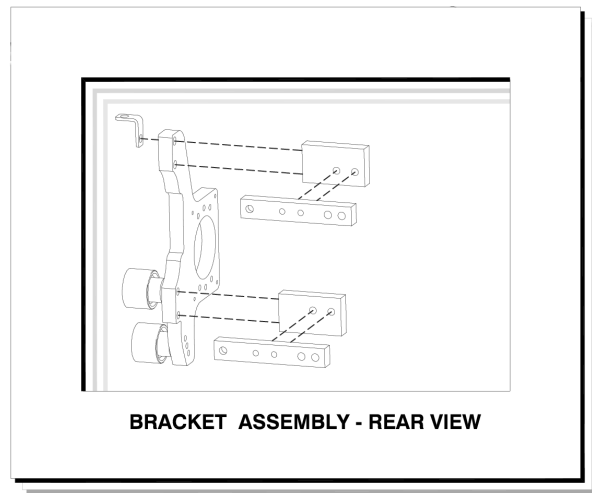

///HARPER INDUSTRIES, INC.

700560

Images and 2D Drawings

1494742

BRACKET INSTALLATION

BRACKET ASSEMBLY - REAR VIEW

Assembly Details:

Assembly Number: '700560'

Assembly Description: Clutch Pump Kit

Item	Assembly	Part Number	Description	Quantity	UOM	Order Multiple
8.4	No	720172	Pump 7gpm A Mount Parker P315 326-9110-116 Rear Port S16mb P12mb	1	EA	1
8.3	No	720173	Pump 9gpm A Mount Parker P315 326-9110-214 Rear Port S16mb P12mb	1	EA	1
8.2	No	720174	Pump 12gpm A Mount Parker P315 326-9110-215 Rear Port S20mb P16mb	1	EA	1
8.1	No	720175	Pump 17gpm A Mount Parker P315 326-9110-216 Rear Port S20mb P16mb	1	EA	1
8.7	No	720201	Pump 9gpm A Mount Parker P315 326-9110-288 Side Port S16mb P12mb	1	EA	1
8.6	No	720212	Pump 12gpm A Mount Parker P315 326-9110-301 Side Port S20mb P16mb	1	EA	1
9.2	No	740148	Clutch Assy 8 Groove A Mount Tapered 6" Warner 1417-42 12vdc	1	EA	1
9.1	No	742009	Clutch Assy 8 Groove A Mount Tapered 6" Ogura MA-MG02-DE 12vdc	1	EA	1
8.5	No	720170	Pump 5gpm A Mount Parker P315 326-9110-115 Rear Port S16mb P12mb	1	EA	1
8.11	No	720299	Pump 12gpm A Mount Parker P415 3269110301HP Side Port S20mb P16mb High Pressure	1	EA	1
8.9	No	720286	Pump 9gpm A Mount Parker P415 326-9110-214 Rear Port S16mb P12mb High Pressure	1	EA	1