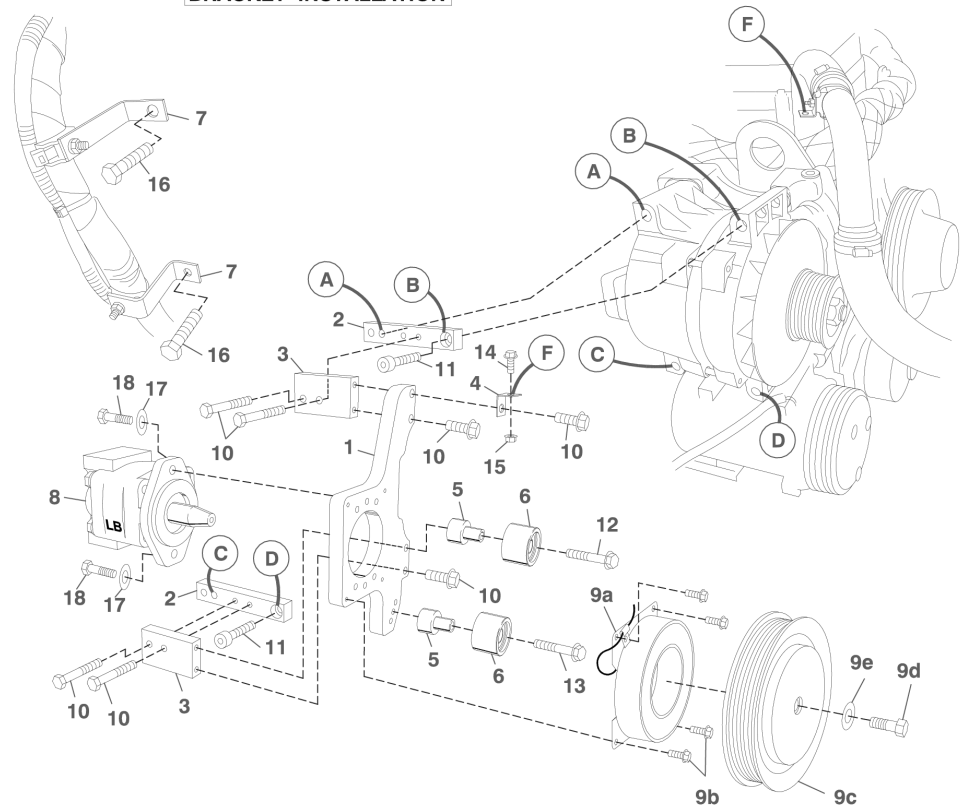

1494742

BRACKET INSTALLATION

BRACKET ASSEMBLY - REAR VIEW

Assembly Details:

Assembly Number: '700560'

Assembly Description: Clutch Pump Kit

Item	Assembly	Part Number	Description	Quantity	UOM	Order Multiple
8.4	No	720172	Pump 7gpm A Mount Parker P315 326-9110-116 Rear Port S16mb P12mb	1	EA	1
8.3	No	720173	Pump 9gpm A Mount Parker P315 326-9110-214 Rear Port S16mb P12mb	1	EA	1
8.2	No	720174	Pump 12gpm A Mount Parker P315 326-9110-215 Rear Port S20mb P16mb	1	EA	1
8.1	No	720175	Pump 17gpm A Mount Parker P315 326-9110-216 Rear Port S20mb P16mb	1	EA	1
8.7	No	720201	Pump 9gpm A Mount Parker P315 326-9110-288 Side Port S16mb P12mb	1	EA	1
8.6	No	720212	Pump 12gpm A Mount Parker P315 326-9110-301 Side Port S20mb P16mb	1	EA	1
9.2	No	740148	Clutch Assy 8 Groove A Mount Tapered 6" Warner 1417-42 12vdc	1	EA	1
9.1	No	742009	Clutch Assy 8 Groove A Mount Tapered 6" Ogura MA-MG02-DE 12vdc	1	EA	1
8.5	No	720170	Pump 5gpm A Mount Parker P315 326-9110-115 Rear Port S16mb P12mb	1	EA	1
8.11	No	720299	Pump 12gpm A Mount Parker P415 3269110301HP Side Port S20mb P16mb High Pressure	1	EA	1
8.9	No	720286	Pump 9gpm A Mount Parker P415 326-9110-214 Rear Port S16mb P12mb High Pressure	1	EA	1