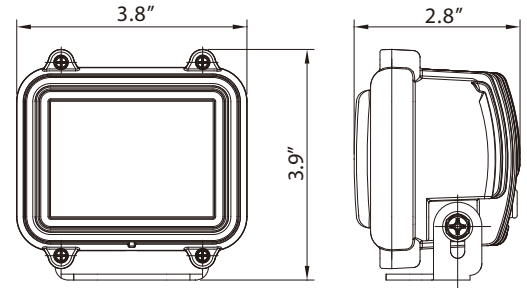

WORKLIGHTS

EW2304 SERIES

Rectangular LED

These compact worklights offer the latest technology and very brightest white light for your application. Available in spot and flood beam patterns these unobtrusive worklights provide extremely high light intensity despite their small size. These LED models offer over 80,000 hours of maintenance free life expectancy coupled with extremely low amp draw.

Models

PART NO.	TYPE	RAW LUMENS	VDC	AMPS
EW2303	Flood	1250	12-24	1.2
EW2304	Spot	1250	12-24	1.2

Features and Benefits

- Two 10-watt LEDs
- Compact design with improved light output
- Aluminum heatsink housing
- Toughened glass lens
- Steel mounting bracket