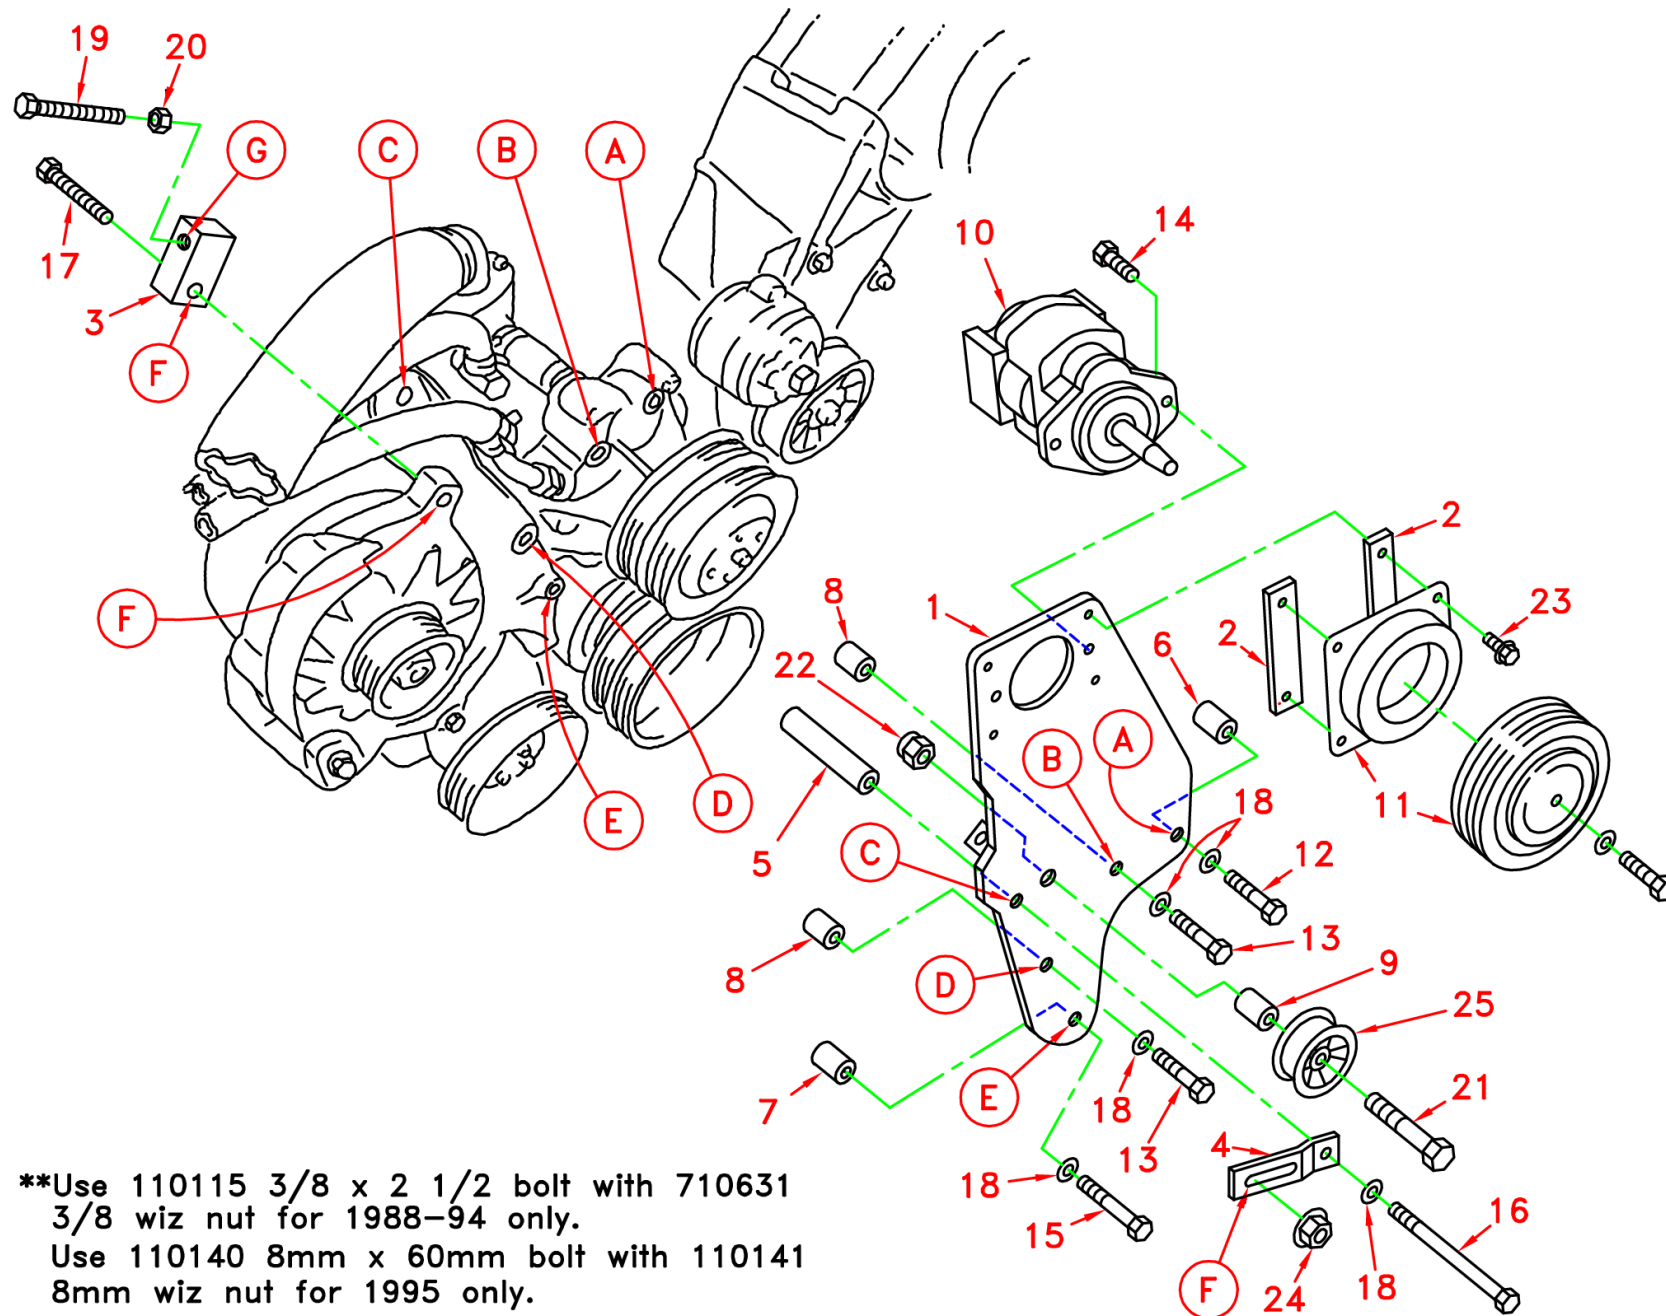

**///HARPER** INDUSTRIES, INC.

**700075**

**Images and 2D Drawings**

**\*\*Use 110115 3/8 x 2 1/2 bolt with 710631 3/8 wiz nut for 1988-94 only.**  
**Use 110140 8mm x 60mm bolt with 110141 8mm wiz nut for 1995 only.**

**(A)** Denotes bolt holes in engine to locate corresponding holes in Pump Brkt.

Assembly Details:

Assembly Number: '700075'

Assembly Description: Clutch Pump Kit

Item	Assembly	Part Number	Description	Quantity	UOM	Order Multiple
17.1	No	110115	Bolt 3/8-16 X 2.50 HHCS Tap Gr 5 Zinc	1	EA	1
17.2	No	110140	Bolt M8-1.25 X 60 HHCS Gr 10.9 Plain	1	EA	1
24.2	No	110141	Nut M8-1.25 Wiz Flange Gr 8.8 Zinc	1	EA	1
24.1	No	110645	Nut 3/8-16 Wiz Flange	1	EA	1
10.2	No	720172	Pump 7gpm A Mount Parker P315 326-9110-116 Rear Port S16mb P12mb	1	EA	1
10.1	No	720173	Pump 9gpm A Mount Parker P315 326-9110-214 Rear Port S16mb P12mb	1	EA	1
11.2	No	740144	Clutch Assy 6 Groove A Mount Tapered 6" Warner 1417-11 12VDC	1	EA	1
11.1	No	742016	Clutch Assy 6 Groove A Mount Tapered 6" Ogura MA-MG01-1V MAE-MG129 12VDC	1	EA	1
10.3	No	720170	Pump 5gpm A Mount Parker P315 326-9110-115 Rear Port S16mb P12mb	1	EA	1
10.4	No	720286	Pump 9gpm A Mount Parker P415 326-9110-214 Rear Port S16mb P12mb High Pressure	1	EA	1
10.5	No	720302	Pump 7gpm A Mount Parker P415 326-9110-116 Rear Port S16mb P12mb High Pressure	1	EA	1
1	No	710882	Bracket Assy	1	EA	1
2	No	710881	Clutch Coil Spacer	1	EA	1
3	No	710885	Belt Tension Block	1	EA	1
4	No	710886	Alternator Support Bracket	1	EA	1
5	No	710887	Spacer 1.00 X .438 X 4.45	1	EA	1