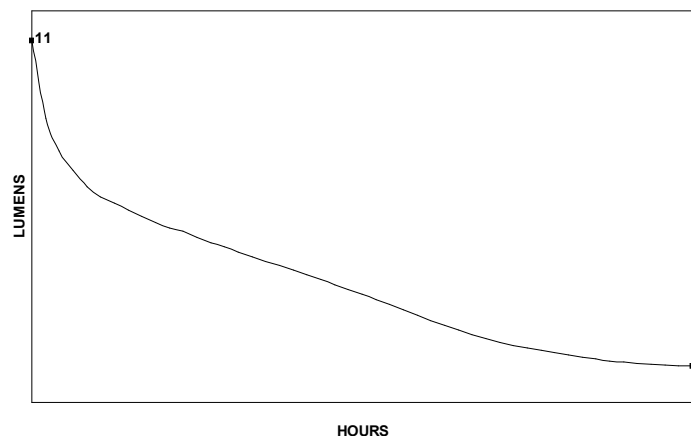

CASE MATERIAL: Machined aluminum case with non-slip knurled grip.
Reach® available in black or silver anodized finish. Reach® 18 available in black anodized finish.

DIMENSIONS: Reach® Length: 14 in. (36 cm) extended and 7 in. (18 cm) folded Diameter: 0.375 in. (0.95 cm)
Reach® 18 Length: 25 in. (64 cm) extended and 13 in. (33 cm) folded

WEIGHT: Reach®: 1.7 oz (48 grams) with batteries (included with purchase)
Reach® 18: 2.5 oz (70 grams) with batteries (included with purchase)

LIGHT SOURCE: High intensity white 5mm LED, impervious to shock with a 100,000 hour lifetime.

LIGHT OUTPUT: 140 candela peak beam intensity, 24m beam distance and 11 lumens measured system output.

ON/OFF: Features momentary blink or constant “on” operation.

RUN TIME: 24 continuous hours to the 10% lumen output level.

BATTERY: 3 “AAAA” size alkaline batteries.

FEATURES:

High intensity white LED.
Individually serialized for positive identification.
IPX4 Rated for water resistant operation.
2 meter impact resistance tested
Removable pocket clip.

APPROVALS*: Stylus Reach® (specific models)

Class I, Division 1, Groups A, B, C, D, T3C Exia

II 2G Ex ia op is IIB T2 Gb - FTZU 11 ATEX 0057X
Ex ia op is IIB T2 Gb - IECEx FTZU 15.0026X

Meets applicable European Community Directives.

WARRANTY: Streamlight’s Limited Lifetime Warranty.

OPTIONAL

ACCESSORIES: Lanyard

PERFORMANCE CURVE

*See product for specific ratings.

All performance claims to ANSI/PLATO FL1-2016 Standard

Issued: 10/01/2004

Revised: 02/13/2018 Rev: 6