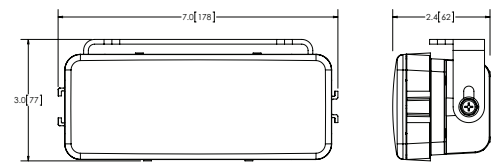

Accessories

E94011
Modular Connector required to connect units together