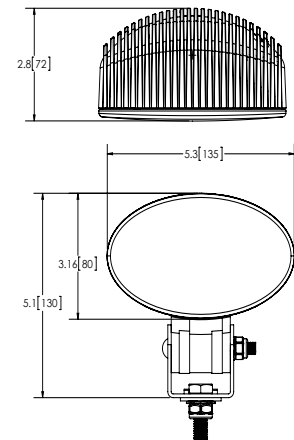

WORKLIGHTS

EW2340 SERIES

Oval LED

The EW2340 Series worklights offer the latest technology and the very brightest white light for your application. This LED model offers over 80,000 hours of maintenance free life expectancy coupled with extremely low amp draw. Features 12-24 VDC operation, a choice of flood or spot beams, aluminum housing and a 5-year warranty.

Models

PART NO.	TYPE	RAW LUMENS	AMPS
EW2341	Flood	2050	1.9
EW2340	Spot	2200	1.9

Features and Benefits

- 12-24 VDC
- Four 10-watt LEDs
- Aluminum heatsink housing
- ABS reflector and polycarbonate lens
- Steel mounting bracket

Beam Pattern