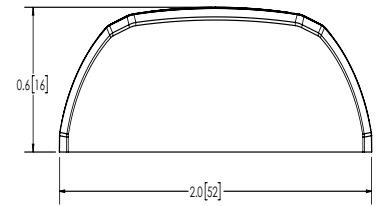

EW0202/EW0203