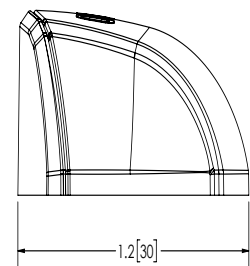

EW0202/EW0203