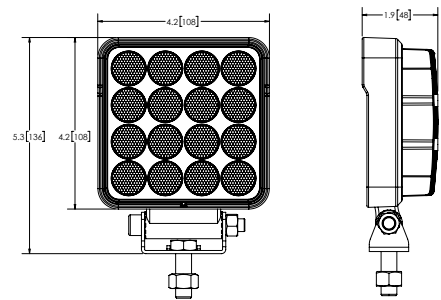

WORKLIGHTS

EW2421 Square LED

The EW2421 worklight offers the latest technology and the very brightest white light for your application. This LED model offers over 80,000 hours of maintenance free life expectancy coupled with extremely low amp draw. High intensity 2000 lumen light output and IP67 intrusion protection makes this LED worklight the ideal choice for a wide variety of applications. Features 12-24 VDC operation, flood beam, aluminum heatsink housing, polycarbonate lens and a 5-year warranty.

Models

PART NO.	TYPE	RAW LUMENS	VDC	AMPS
EW2421	Flood	2400	12-24	2.0

Features and Benefits

- Sixteen 3-watt LEDs
- Aluminum heatsink housing
- Stainless steel mounting bracket
- Polycarbonate lens

Beam Pattern