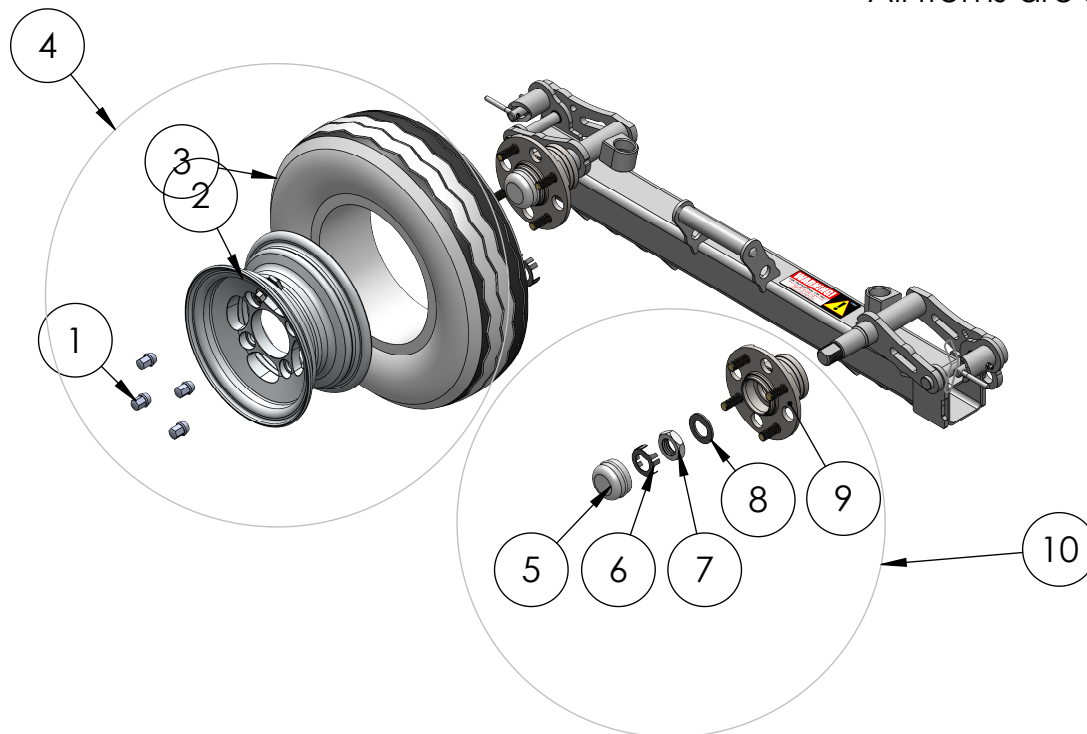

ITEM NO.	PART NUMBER	DESCRIPTION	Replacement Parts/QTY.
1	ITD7097	1/2"-20 Acorn Lug Nut	8
2	ITD7094	4x4" Aluminum Rim	2
3	ITD7009	8" Tire - Load Range C	2
4	ITD7098	4.80 wheel tire package (Includes ITD7094 & ITD7009)	2
5	ITD7013	Hub Dust Cap	2
6	ITD7121	Dolly Spindle Nut Retainer	2
7	ITD7120	Dolly Spindle Jam Nut	2
8	ITD7119	Dolly Spindle D Washer	2
9	ITD7393	Sealed Hub Assembly	2
10	ITD7395	Sealed Bearing Hub Kit (Includes ITD7013x1, ITD7121x1, ITD7120x1, ITD7119x1, & ITD7393x1)	2

All Items are sold each unless otherwise specified

<b>Inventive LLC</b> In The Ditch Towing Products	
DESCRIPTION eXtended Life (XL) Speed Dolly	
PART NO. ITD1778	
WEIGHT	SW-Mass LBS

ITEM NO.	PART NUMBER	DESCRIPTION	Replacement Frame Only/QTY.
1	ITD7370-L	XL-SD-Replacement Bolt On Spindle - Left	1
2	ITD7370-R	XL-SD-Replacement Bolt On Spindle - Right	1
3	ITD7394	Dolly Pin Kit (Includes ITD7377 x1, ITD7379x2, 1/2" SS Washer x1, & 1/2" Thin Nylock Nut x1)	2
4	ITD7396	3/4" Dolly Bushing	4
5	ITD6562	Aluminum Dolly Handle (Includes Hardware)	1
6	ITD7166	Cam Lock Rebuild Kit(Includes ITD6839, ITD7002, ITD7015, & ITD7043)	2
7	ITD0678	All Items are sold each unless otherwise specified XXX	1

**Inventive LLC**  
In The Ditch Towing Products

DESCRIPTION  
eXtended Life (XL) Speed Dolly

PART NO. ITD1778

WEIGHT SW-Mass LBS

ITEM NO.	PART NUMBER	DESCRIPTION	Replacement Frame Only/QTY.
1	ITD1782	eXtended Life (XL) Speed Dolly Frame Only (no hubs or tires)	1
3	ITD0678	XXXAll Items are sold each unless otherwise specified	

<b>Inventive LLC</b> In The Ditch Towing Products
DESCRIPTION eXtended Life (XL) Speed Dolly
PART NO. ITD1778
WEIGHT SW-Mass LBS