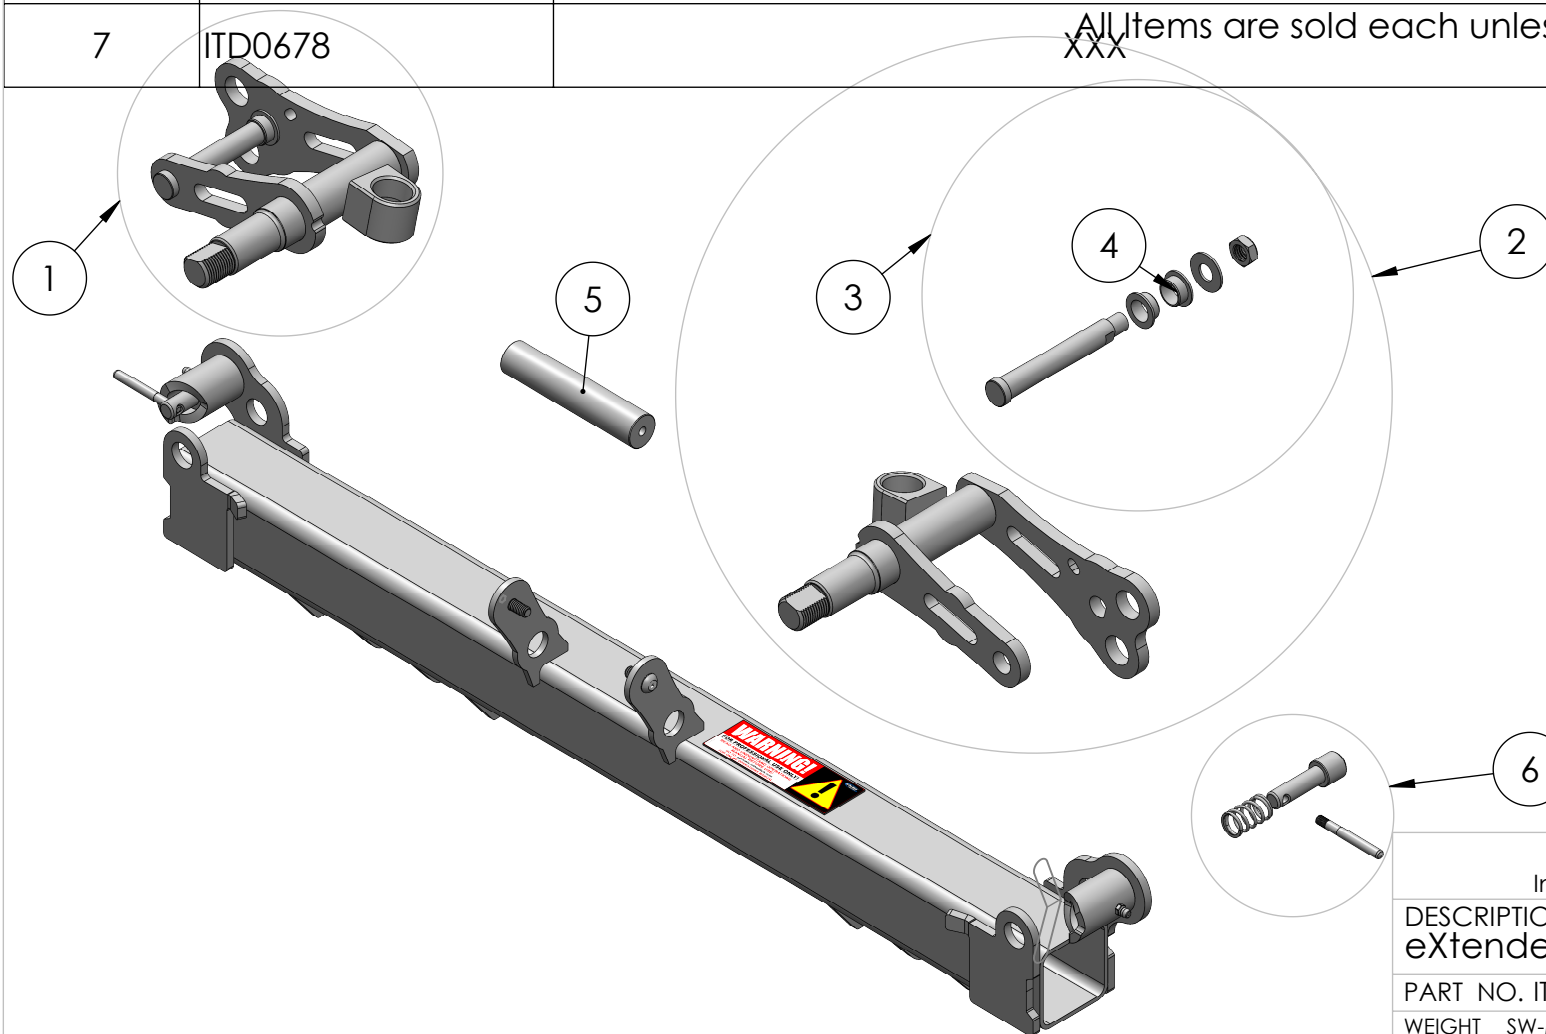

ITEM NO.	PART NUMBER	DESCRIPTION	Replacement Parts/QTY.
1	ITD7097	1/2"-20 Acorn Lug Nut	8
2	ITD7094	4x4" Aluminum Rim	2
3	ITD7009	8" Tire - Load Range C	2
4	ITD7098	4.80 wheel tire package (Includes ITD7094 & ITD7009)	2
5	ITD7013	Hub Dust Cap	2
6	ITD7121	Dolly Spindle Nut Retainer	2
7	ITD7120	Dolly Spindle Jam Nut	2
8	ITD7119	Dolly Spindle D Washer	2
9	ITD7393	Sealed Hub Assembly	2
10	ITD7395	Sealed Bearing Hub Kit (Includes ITD7013x1, ITD7121x1, ITD7120x1, ITD7119x1, & ITD7393x1)	2

All Items are sold each unless otherwise specified

<b>Inventive LLC</b> In The Ditch Towing Products	
DESCRIPTION eXtended Life (XL) Speed Dolly	
PART NO. ITD1778	
WEIGHT	SW-Mass LBS

ITEM NO.	PART NUMBER	DESCRIPTION	Replacement Frame Only/QTY.
1	ITD7370-L	XL-SD-Replacement Bolt On Spindle - Left	1
2	ITD7370-R	XL-SD-Replacement Bolt On Spindle - Right	1
3	ITD7394	Dolly Pin Kit (Includes ITD7377 x1, ITD7379x2, 1/2" SS Washer x1, & 1/2" Thin Nylock Nut x1)	2
4	ITD7396	3/4" Dolly Bushing	4
5	ITD6562	Aluminum Dolly Handle (Includes Hardware)	1
6	ITD7166	Cam Lock Rebuild Kit(Includes ITD6839, ITD7002, ITD7015, & ITD7043)	2
7	ITD0678	All Items are sold each unless otherwise specified XXX	1

**Inventive LLC**  
In The Ditch Towing Products

DESCRIPTION  
eXtended Life (XL) Speed Dolly

PART NO. ITD1778

WEIGHT SW-Mass LBS

ITEM NO.	PART NUMBER	DESCRIPTION	Replacement Frame Only/QTY.
1	ITD1782	eXtended Life (XL) Speed Dolly Frame Only (no hubs or tires)	1
3	ITD0678	XXXAll Items are sold each unless otherwise specified	

<b>Inventive LLC</b> In The Ditch Towing Products
DESCRIPTION eXtended Life (XL) Speed Dolly
PART NO. ITD1778
WEIGHT SW-Mass LBS