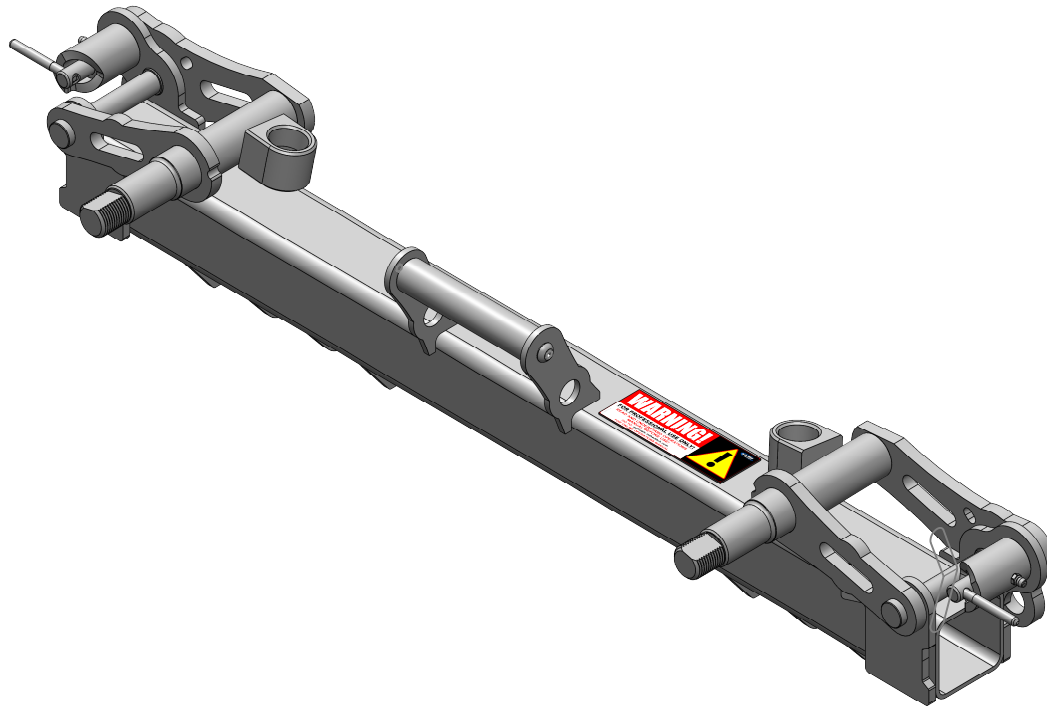

ITEM NO.	PART NUMBER	DESCRIPTION	Replacement Parts/QTY.
1	ITD7097	1/2"-20 Acorn Lug Nut	8
2	ITD7094	4x4" Aluminum Rim	2
3	ITD7009	8" Tire - Load Range C	2
4	ITD7098	4.80 wheel tire package (Includes ITD7094 & ITD7009)	2
5	ITD7013	Hub Dust Cap	2
6	ITD7121	Dolly Spindle Nut Retainer	2
7	ITD7120	Dolly Spindle Jam Nut	2
8	ITD7119	Dolly Spindle D Washer	2
9	ITD7393	Sealed Hub Assembly	2
10	ITD7395	Sealed Bearing Hub Kit (Includes ITD7013x1, ITD7121x1, ITD7120x1, ITD7119x1, & ITD7393x1)	2

All Items are sold each unless otherwise specified

<b>Inventive LLC</b> In The Ditch Towing Products	
DESCRIPTION eXtended Life (XL) Speed Dolly	
PART NO. ITD1778	
WEIGHT	SW-Mass LBS

ITEM NO.	PART NUMBER	DESCRIPTION	Replacement Frame Only/QTY.
1	ITD7370-L	XL-SD-Replacement Bolt On Spindle - Left	1
2	ITD7370-R	XL-SD-Replacement Bolt On Spindle - Right	1
3	ITD7394	Dolly Pin Kit (Includes ITD7377 x1, ITD7379x2, 1/2" SS Washer x1, & 1/2" Thin Nylock Nut x1)	2
4	ITD7396	3/4" Dolly Bushing	4
5	ITD6562	Aluminum Dolly Handle (Includes Hardware)	1
6	ITD7166	Cam Lock Rebuild Kit(Includes ITD6839, ITD7002, ITD7015, & ITD7043)	2
7	ITD0678	All Items are sold each unless otherwise specified XXX	1

**Inventive LLC**  
In The Ditch Towing Products

DESCRIPTION  
eXtended Life (XL) Speed Dolly

PART NO. ITD1778

WEIGHT SW-Mass LBS

ITEM NO.	PART NUMBER	DESCRIPTION	Replacement Frame Only/QTY.
1	ITD1782	eXtended Life (XL) Speed Dolly Frame Only (no hubs or tires)	1
3	ITD0678	XXXAll Items are sold each unless otherwise specified	

<b>Inventive LLC</b> In The Ditch Towing Products
DESCRIPTION eXtended Life (XL) Speed Dolly
PART NO. ITD1778
WEIGHT SW-Mass LBS