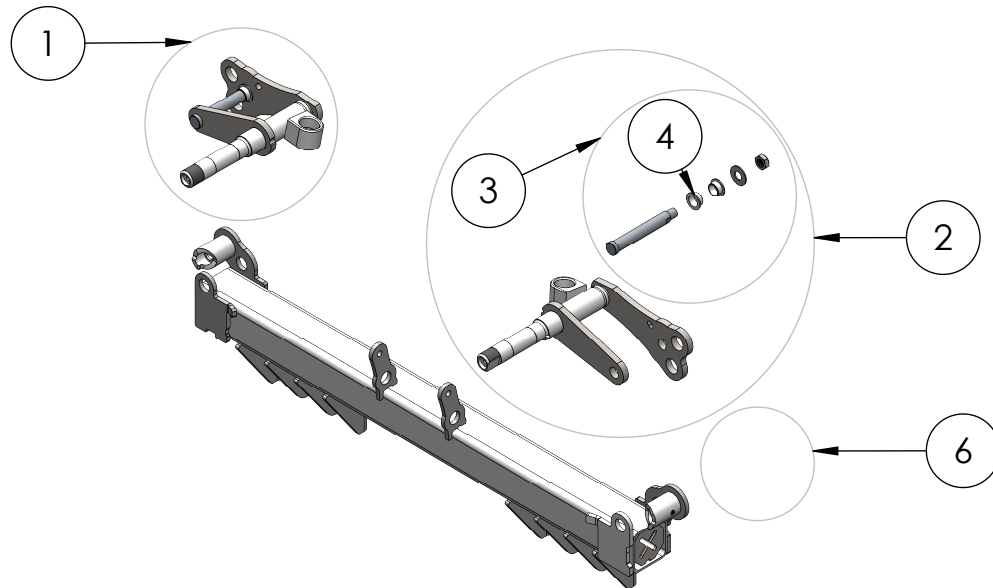

ITEM NO.	PART NUMBER	DESCRIPTION	Replacement Wheel and Hub/QTY
1	ITD7097	Acorn Style Lug Nut	8
2	ITD7094	4 on 4" Aluminum Rim	2
3	ITD7093	5.70 TIRE (LOAD RANGE D)	2
4	ITD7096	5.70 Wheel Tire Package (Includes: ITD7093 & ITD7094)	2
5	ITD7123	Rubber Cap Insert	2
6	ITD7122	Dust Cap	2
7	ITD7121	Dolly Spindle Nut Retainer	2
8	ITD7120	Dolly Spindle Jam Nut	2
9	ITD7119	Dolly Spindle D Washer	2
10	ITD7018	Replacement Bearing & Racefor Dollies	2
11	ITD7011	HUB SEAL	2
12	ITD7357	SLX Hub Assembly (Includes:ITD7011x1,ITD7118x2,ITD7119x1,ITD7120x1 ,ITD7121x1,ITD7121x1,ITD7122x1, &ITD7123x1)	2

All Items are Sold as Each unless otherwise specified

Inventive LLC
 In The Ditch Towing Products
 DESCRIPTION
 XD Speed Lube X Series Dolly
 PART NO. ITD1890
 WEIGHT SW-Mass LBS

ITEM NO.	PART NUMBER	DESCRIPTION	QTY.
1	ITD7907-L	SLX-XD Replacement Bolt On Spindle - Left	1
2	ITD7907-R	SLX-XD Replacement Bolt On Spindle - Right	1
3	ITD7394	Dolly Pin Kit (Includes ITD7377 x1, ITD7379 x2, 1/2" SS Washer x1, & 1/2" Thin Nylock Nut x1)	4
4	ITD7396	3/4" Dolly Bushing	1
5	ITD6562	Aluminum Dolly Handle (Includes Hardware)	2
6	ITD7166	Cam Lock Rebuild Kit (Includes ITD6839, ITD7002, ITD7015, &ITD7043)	2

Inventive LLC In The Ditch Towing Products
DESCRIPTION XD Speed Lube X Series Dolly
PART NO. ITD1890
WEIGHT SW-Mass LBS

ITEM NO.	PART NUMBER	DESCRIPTION	Replacement Wheel & Hub/QTY
1	ITD1892	SLX XD Speed Dolly Frame Only (No Hubs or Tires)	1

All Items are Sold as Each unless otherwise specified

Inventive LLC In The Ditch Towing Products
DESCRIPTION SLX-XD
PART NO. ITD1892
WEIGHT 29.490 LBS