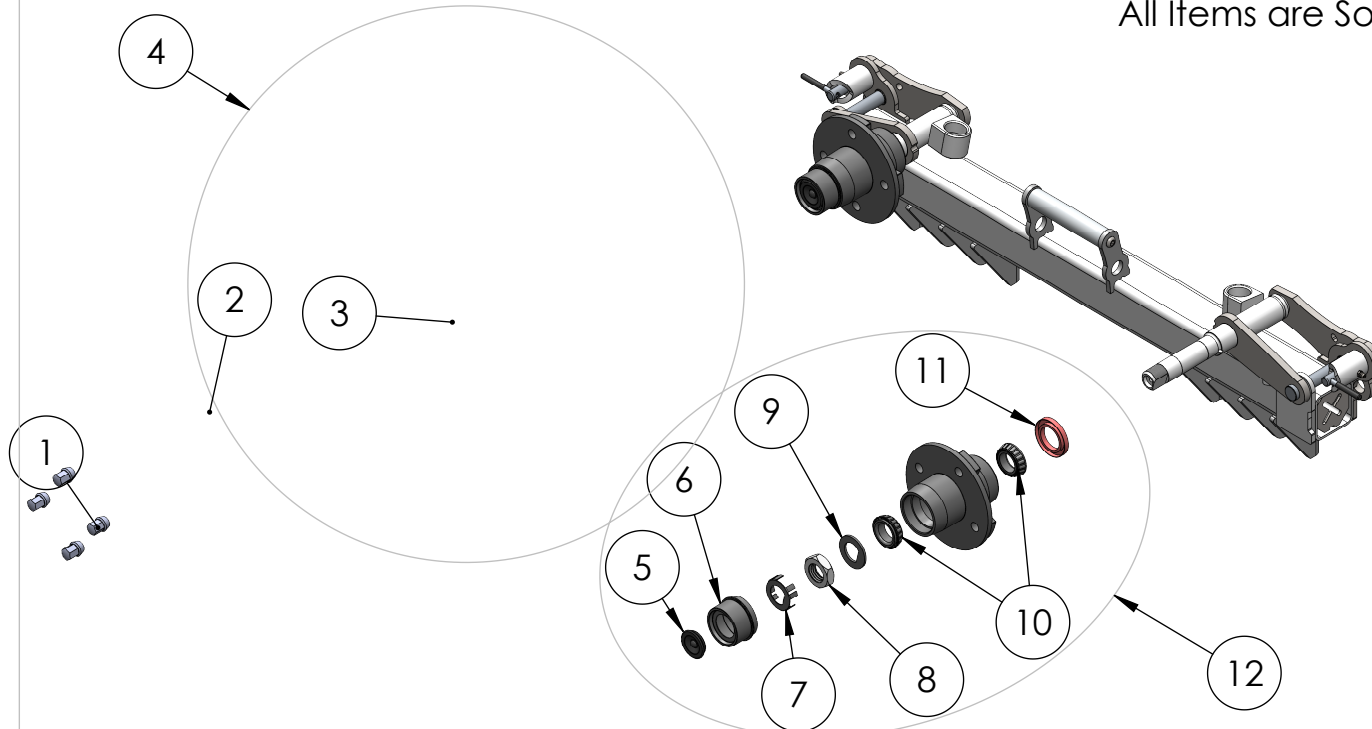

ITEM NO.	PART NUMBER	DESCRIPTION	Replacement Wheel and Hub/QTY
1	ITD7097	Acorn Style Lug Nut	8
2	ITD7094	4 on 4" Aluminum Rim	2
3	ITD7093	5.70 TIRE (LOAD RANGE D)	2
4	ITD7096	5.70 Wheel Tire Package (Includes: ITD7093 & ITD7094)	2
5	ITD7123	Rubber Cap Insert	2
6	ITD7122	Dust Cap	2
7	ITD7121	Dolly Spindle Nut Retainer	2
8	ITD7120	Dolly Spindle Jam Nut	2
9	ITD7119	Dolly Spindle D Washer	2
10	ITD7018	Replacement Bearing & Racefor Dollies	2
11	ITD7011	HUB SEAL	2
12	ITD7357	SLX Hub Assembly (Includes:ITD7011x1,ITD7118x2,ITD7119x1,ITD7120x1 ,ITD7121x1,ITD7121x1,ITD7122x1, &ITD7123x1)	2

All Items are Sold as Each unless otherwise specified

Inventive LLC
 In The Ditch Towing Products
 DESCRIPTION
 XD Speed Lube X Series Dolly
 PART NO. ITD1890
 WEIGHT SW-Mass LBS

ITEM NO.	PART NUMBER	DESCRIPTION	QTY.
1	ITD7907-L	SLX-XD Replacement Bolt On Spindle - Left	1
2	ITD7907-R	SLX-XD Replacement Bolt On Spindle - Right	1
3	ITD7394	Dolly Pin Kit (Includes ITD7377 x1, ITD7379 x2, 1/2" SS Washer x1, & 1/2" Thin Nylock Nut x1)	4
4	ITD7396	3/4" Dolly Bushing	1
5	ITD6562	Aluminum Dolly Handle (Includes Hardware)	2
6	ITD7166	Cam Lock Rebuild Kit (Includes ITD6839, ITD7002, ITD7015, &ITD7043)	2

Inventive LLC In The Ditch Towing Products
DESCRIPTION XD Speed Lube X Series Dolly
PART NO. ITD1890
WEIGHT SW-Mass LBS

ITEM NO.	PART NUMBER	DESCRIPTION	Replacement Wheel & Hub/QTY
1	ITD1892	SLX XD Speed Dolly Frame Only (No Hubs or Tires)	1

All Items are Sold as Each unless otherwise specified

Inventive LLC In The Ditch Towing Products
DESCRIPTION SLX-XD
PART NO. ITD1892
WEIGHT 29.490 LBS