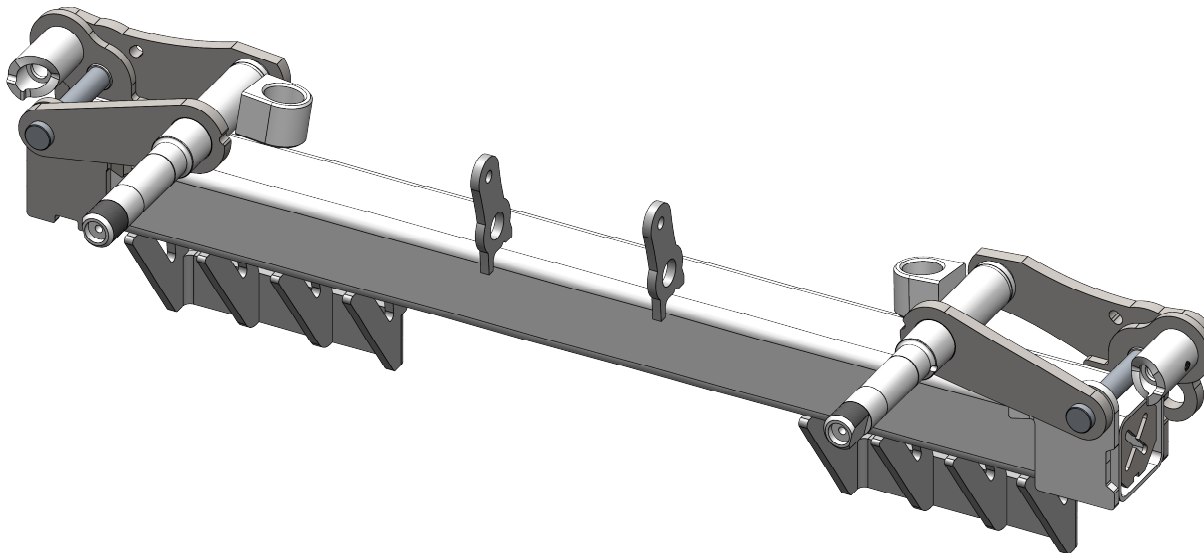

ITEM NO.	PART NUMBER	DESCRIPTION	Replacement Wheel and Hub/QTY
1	ITD7097	Acorn Style Lug Nut	8
2	ITD7094	4 on 4" Aluminum Rim	2
3	ITD7093	5.70 TIRE (LOAD RANGE D)	2
4	ITD7096	5.70 Wheel Tire Package (Includes: ITD7093 & ITD7094)	2
5	ITD7123	Rubber Cap Insert	2
6	ITD7122	Dust Cap	2
7	ITD7121	Dolly Spindle Nut Retainer	2
8	ITD7120	Dolly Spindle Jam Nut	2
9	ITD7119	Dolly Spindle D Washer	2
10	ITD7018	Replacement Bearing & Racefor Dollies	2
11	ITD7011	HUB SEAL	2
12	ITD7357	SLX Hub Assembly (Includes:ITD7011x1,ITD7118x2,ITD7119x1,ITD7120x1 ,ITD7121x1,ITD7121x1,ITD7122x1, &ITD7123x1)	2

All Items are Sold as Each unless otherwise specified

Inventive LLC
 In The Ditch Towing Products
 DESCRIPTION
 XD Speed Lube X Series Dolly
 PART NO. ITD1890
 WEIGHT SW-Mass LBS

ITEM NO.	PART NUMBER	DESCRIPTION	QTY.
1	ITD7907-L	SLX-XD Replacement Bolt On Spindle - Left	1
2	ITD7907-R	SLX-XD Replacement Bolt On Spindle - Right	1
3	ITD7394	Dolly Pin Kit (Includes ITD7377 x1, ITD7379 x2, 1/2" SS Washer x1, & 1/2" Thin Nylock Nut x1)	4
4	ITD7396	3/4" Dolly Bushing	1
5	ITD6562	Aluminum Dolly Handle (Includes Hardware)	2
6	ITD7166	Cam Lock Rebuild Kit (Includes ITD6839, ITD7002, ITD7015, &ITD7043)	2

Inventive LLC In The Ditch Towing Products
DESCRIPTION XD Speed Lube X Series Dolly
PART NO. ITD1890
WEIGHT SW-Mass LBS

ITEM NO.	PART NUMBER	DESCRIPTION	Replacement Wheel & Hub/QTY
1	ITD1892	SLX XD Speed Dolly Frame Only (No Hubs or Tires)	1

All Items are Sold as Each unless otherwise specified

Inventive LLC In The Ditch Towing Products
DESCRIPTION SLX-XD
PART NO. ITD1892
WEIGHT 29.490 LBS