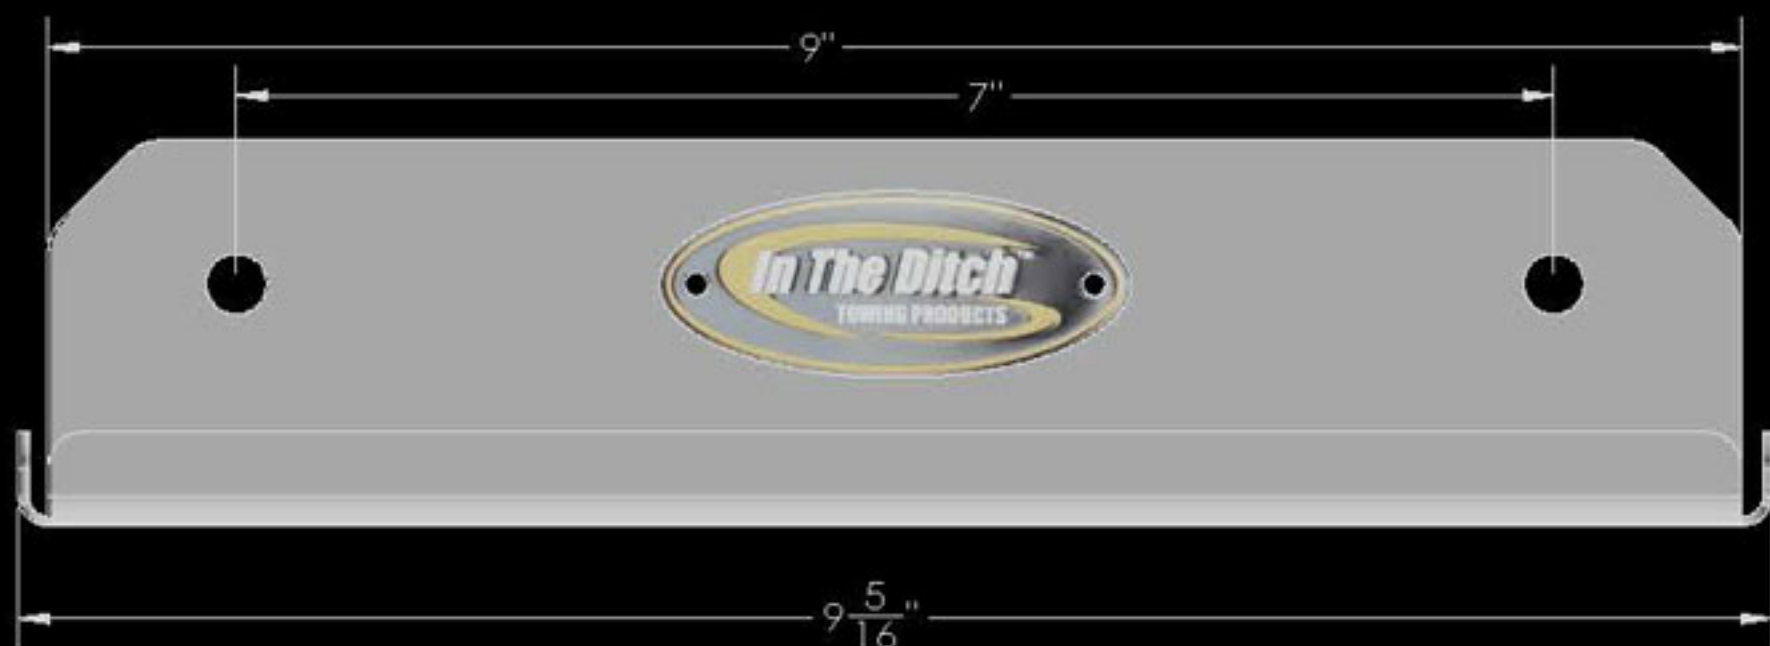

ITD1837

ITD1777

ITD1838

<b>Inventive LLC</b> In The Ditch Towing Products	
DESCRIPTION	Mini Wall Shelves
PART NO.	ITD1837, ITD1777, ITD1838
WEIGHT	LBS