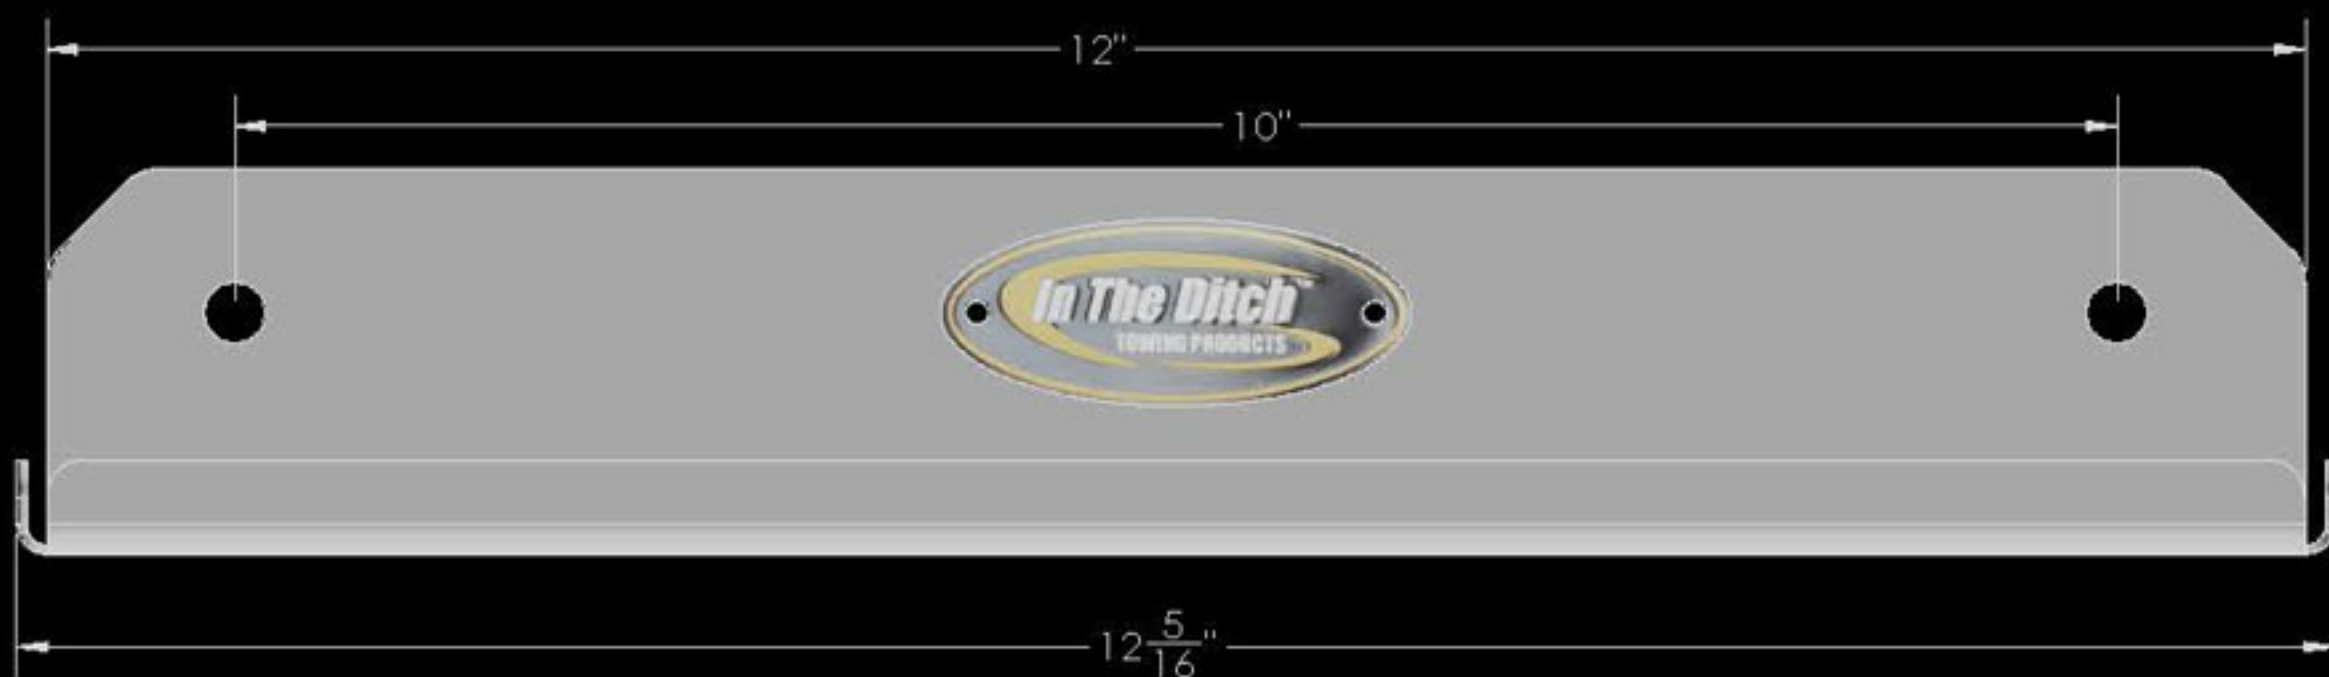

ITD1837

ITD1777

ITD1838

<b>Inventive LLC</b> In The Ditch Towing Products	
DESCRIPTION	Mini Wall Shelves
PART NO.	ITD1837, ITD1777, ITD1838
WEIGHT	LBS