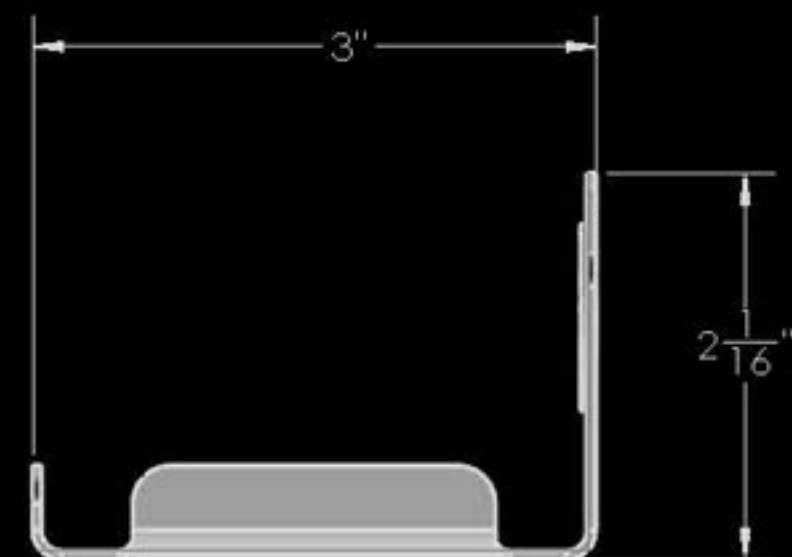

ITD1837

ITD1777

ITD1838

<b>Inventive LLC</b> In The Ditch Towing Products	
DESCRIPTION	Mini Wall Shelves
PART NO.	ITD1837, ITD1777, ITD1838
WEIGHT	LBS