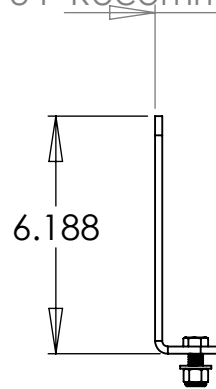

34" Recommended Spacing For Installation

Dimensions are for reference only

<b>Inventive LLC</b> In The Ditch Towing Products	
DESCRIPTION	Axle Storage Rack - Double
SIZE PART NO.	A ITD1027-01
SHEET SCALE	1:5
SHEET 1 of 1	