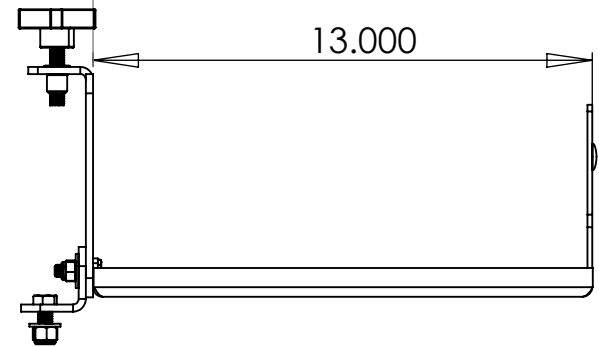

34" Recommended Spacing For Installation

Dimensions are for reference only

<b>Inventive LLC</b> In The Ditch Towing Products	
DESCRIPTION	Axle Storage Rack - Double
SIZE PART NO.	A ITD1027-01
SHEET SCALE	1:5
SHEET 1 of 1	