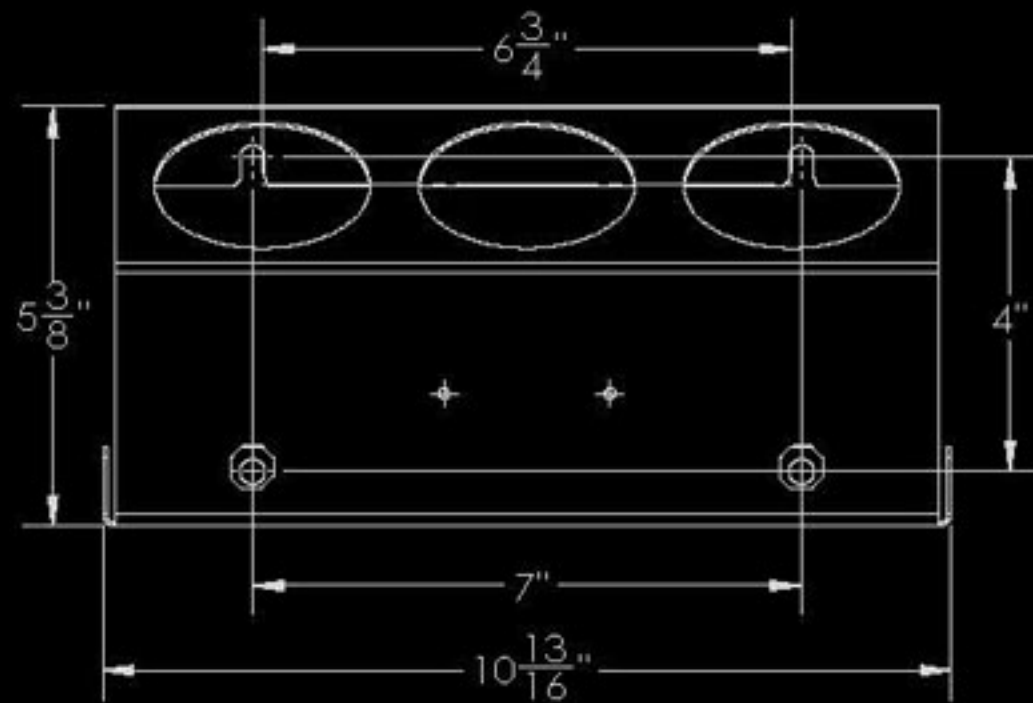

**ITD1874
6 CAN MOUNT**

**ITD1873
3 CAN MOUNT**

**ITD1872
SINGLE CAN
MOUNT**

Inventive LLC In The Ditch Towing Products
DESCRIPTION Aerosol Can Mounts
PART NO. VARIOUS
WEIGHT 0.64 LBS