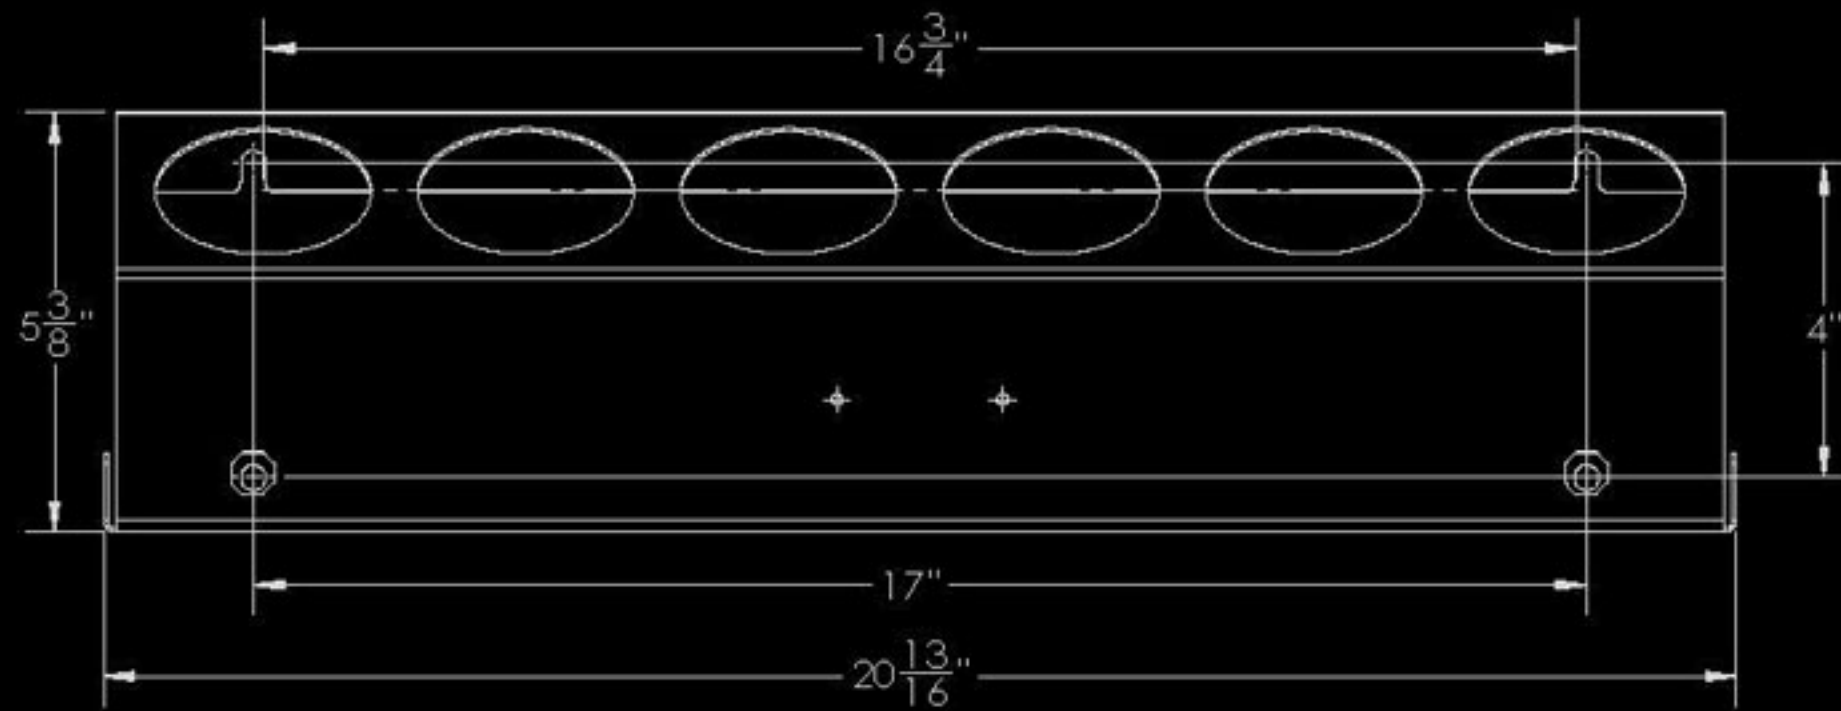

**ITD1874
6 CAN MOUNT**

**ITD1873
3 CAN MOUNT**

**ITD1872
SINGLE CAN
MOUNT**

Inventive LLC In The Ditch Towing Products
DESCRIPTION Aerosol Can Mounts
PART NO. VARIOUS
WEIGHT 0.64 LBS