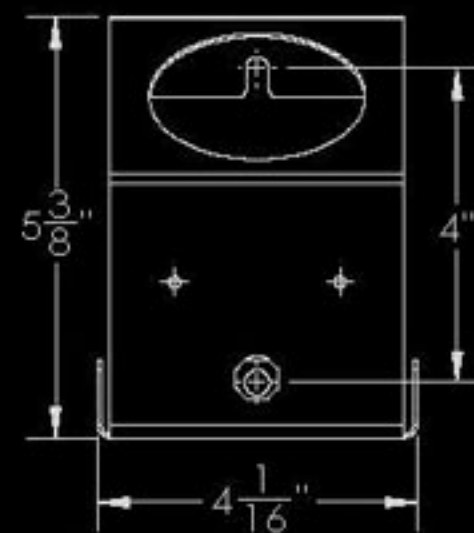

**ITD1874
6 CAN MOUNT**

**ITD1873
3 CAN MOUNT**

**ITD1872
SINGLE CAN
MOUNT**

Inventive LLC In The Ditch Towing Products
DESCRIPTION Aerosol Can Mounts
PART NO. VARIOUS
WEIGHT 0.64 LBS