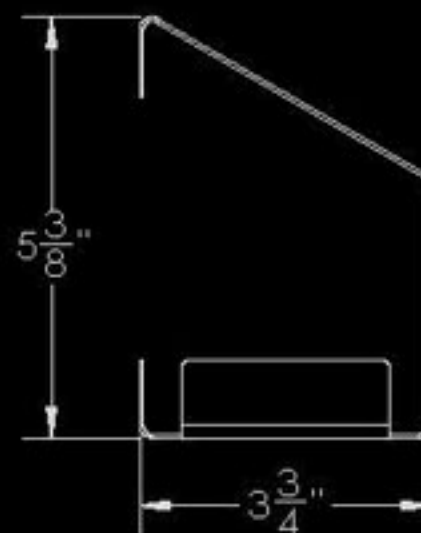

**ITD1874
6 CAN MOUNT**

**ITD1873
3 CAN MOUNT**

**ITD1872
SINGLE CAN
MOUNT**

Inventive LLC In The Ditch Towing Products
DESCRIPTION Aerosol Can Mounts
PART NO. VARIOUS
WEIGHT 0.64 LBS