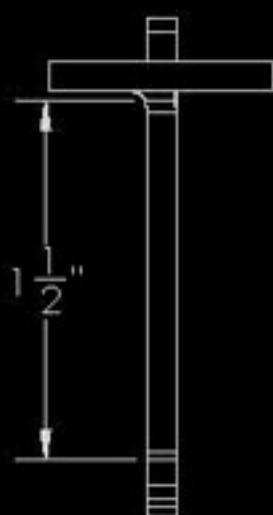

ITD1800

ITD1835

ITD1801

ITD1836

ITD1802

Inventive LLC In The Ditch Towing Products
DESCRIPTION Mini HD Hooks
PART NO. ITD1800-ITD1802/ITD1835-ITD1836
WEIGHT 0.016 LBS