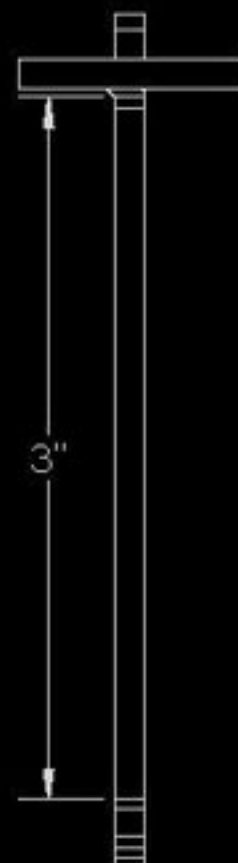

ITD1800

ITD1835

ITD1801

ITD1836

ITD1802

Inventive LLC In The Ditch Towing Products
DESCRIPTION Mini HD Hooks
PART NO. ITD1800-ITD1802/ITD1835-ITD1836
WEIGHT 0.016 LBS