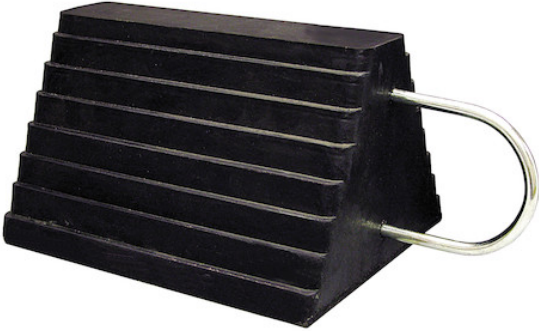

Heavy Duty Rubber Wheel Chock with U-Wire Handle 9.63x7.5x5.88 Inch

Buyers Part Number: WC1086UWH

Buyers Products Heavy Duty Rubber Wheel Chock with U-Handle fits snugly under wheels to keep vehicles in place while they are serviced or parked.

- Keeps vehicles and trailers in place.
- U-shaped handle allows easy retrieval and portability.
- Durable rust and chemical-proof design.

Specifications

Color	Black	Finish	Plain
Height	5.88"	Length	7.50"
Material	Rubber	Width	9.63"
Shipping Weight	9.1 lb		