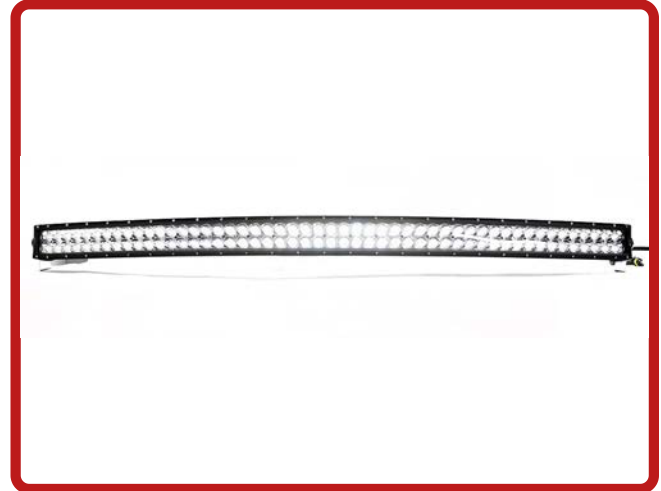

Item # RS300-WA

Description

52in Wrap Around ECO-LIGHT LED Light Bars w/ 3D Reflector Optics

Categories Truck, Powersports, LED Light Bars

Sub-Categories LED Light Bars, Wrap Around ECO-LIGHT LED Light Bars with 3D Reflector Opticals, Eco Series Dual Row Light

SEMA Product Light Bar

Reverse Polarity Operating Voltage Current Draw

9-16VDC 23.8A

Wattage Chip Type IP Rating LUX

300-Watts CREE IP67

Kelvin (Color Temperature) Beam Pattern Lumens Universal or Vehicle Specific

6,500K Combo 20,000lm Universal

Made In Warranty

China 1 year

Product Information

Race Sport Lighting's ECO-Light series LED light bars feature proprietary optics for unmatched light output, all at an economical price point making them our premier entry level LED bar.

- 300W
- 23.8 AMPs
- 20,000 Lumens
- Combination light pattern
- 9-16v Voltage Range
- 52" Bar Length End-to-End
- 54" Bar Length including Mount
- 1 Year Warranty

Part # 1005030 Est. Labor

Part Type ID 1069