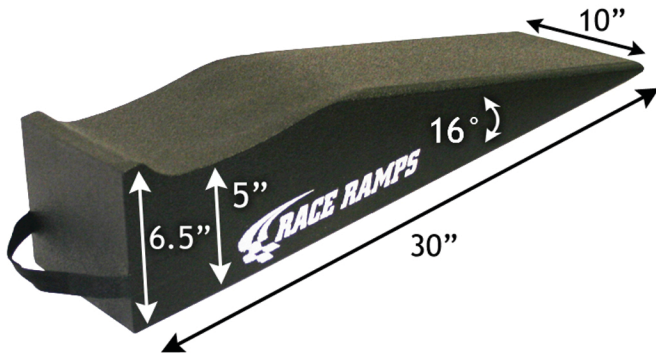

## SPECIFICATIONS/BENEFITS

- Lighter - lightweight construction is easy to carry and maneuver
- Safer - won't slip, slide, or scoot on any surface and never scratches or marks your floors
- Stronger - 100% solid core construction
- Dimensions: 30"L x 10"W x 5"H with a 16° angle of approach
- Supports 1,500lbs per tire or up to a 6,000lb vehicle
- Weight: 4lbs each
- Includes handy straps for carrying and storage
- Built in tire cradle
- 5" lift height is perfect for tinkering, maintenance, and car shows
- Fits tire up to 8" wide
- Helps provide the extra clearance needed to fit a standard floor jack under lowered vehicles

## APPLICATIONS

- Ideal for smaller sports cars with short noses
- Great for quick oil changes and any other underbody maintenance
- Easy to take to the track to work on your car
- Great for displaying your car