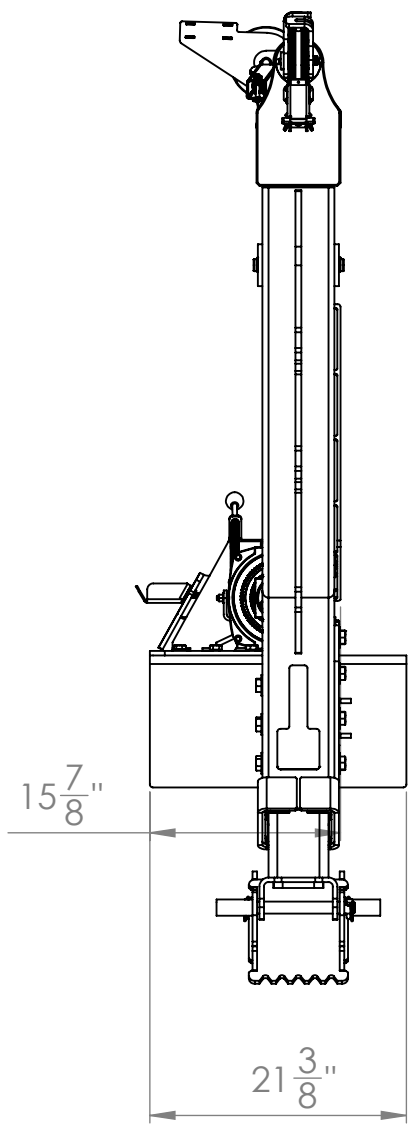

Inventive LLC

In The Ditch Towing Products

DESCRIPTION
SP12000

PART NO. ITD4710

WEIGHT 1250.78 LBS

Inventive LLC	
In The Ditch Towing Products	
DESCRIPTION SP12000	
PART NO. ITD4710	
WEIGHT 1250.78	