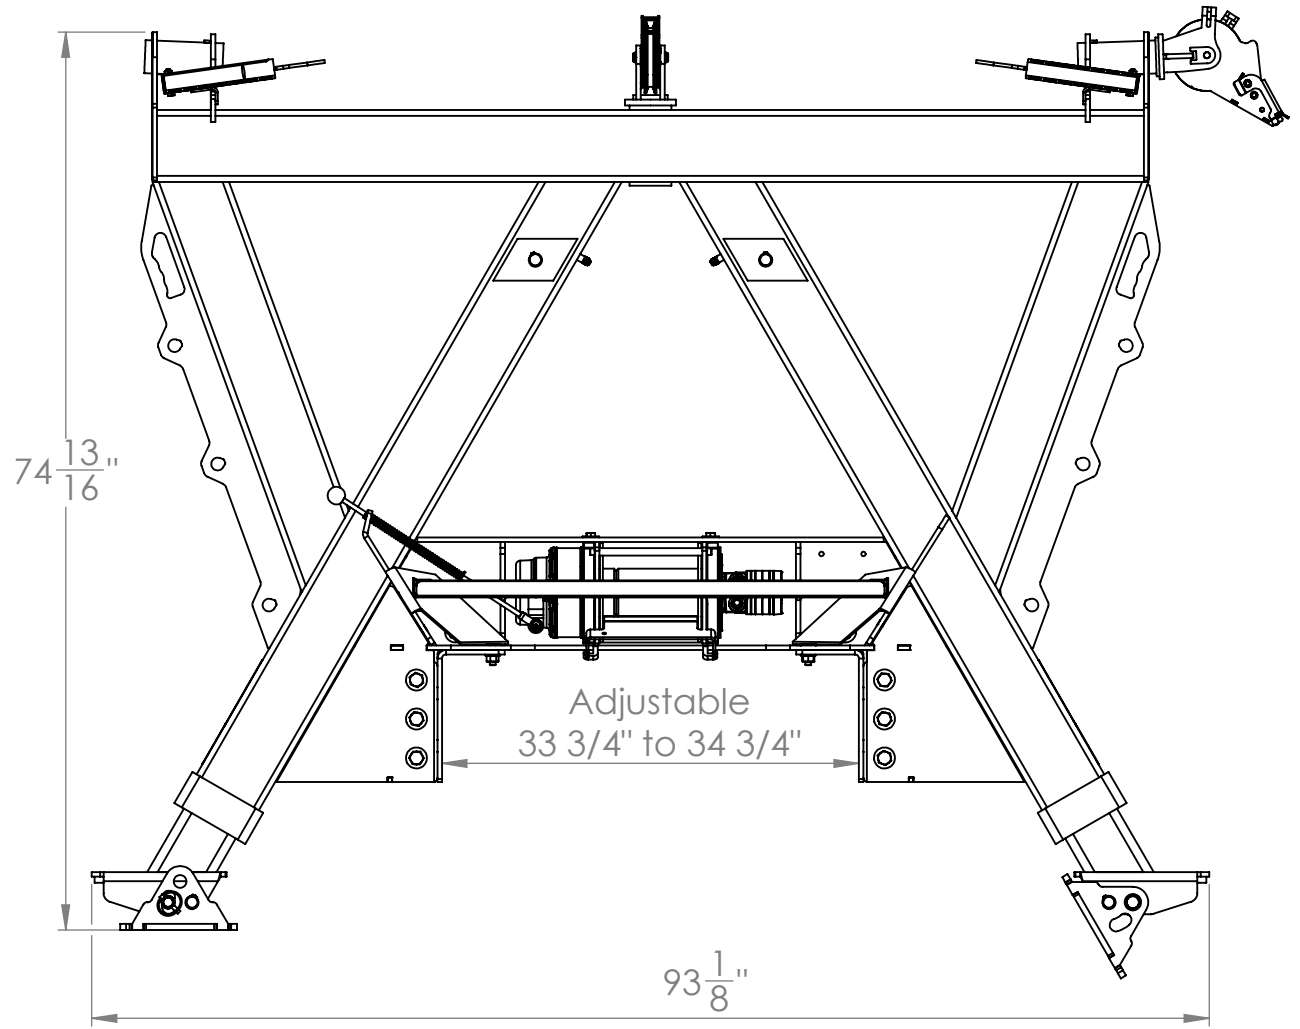

Inventive LLC

In The Ditch Towing Products

DESCRIPTION
SP12000

PART NO. ITD4710

WEIGHT 1250.78 LBS

Inventive LLC	
In The Ditch Towing Products	
DESCRIPTION SP12000	
PART NO. ITD4710	
WEIGHT 1250.78	