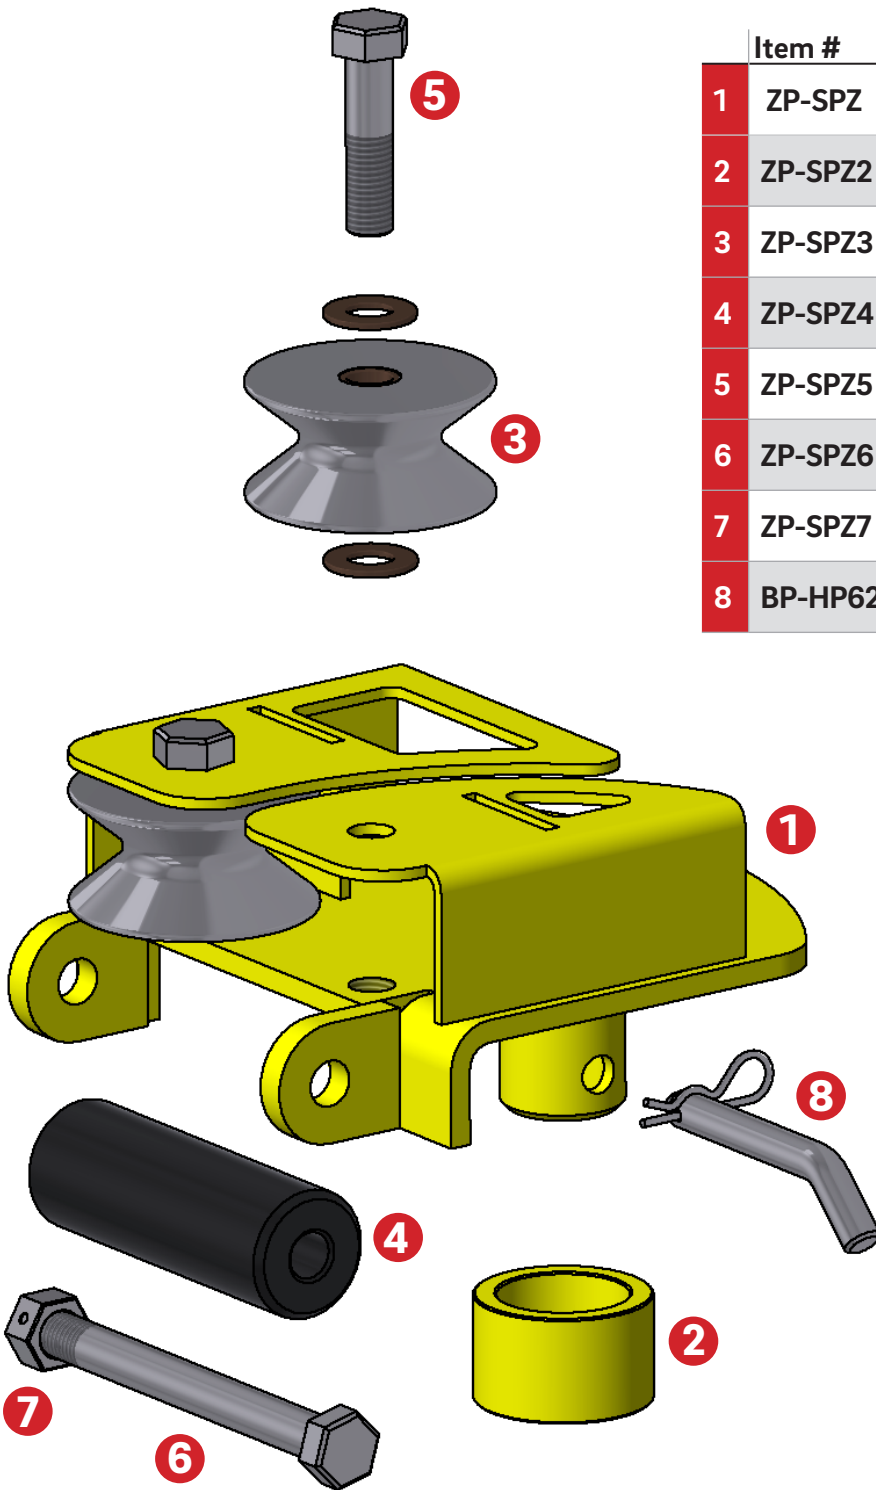

Zip's Side Puller Parts Breakdown Sheet

	Item #	Description
1	ZP-SPZ	Complete Assembly
2	ZP-SPZ2	Spacer Bushing
3	ZP-SPZ3	Steel Pulley with Bushing Washers
4	ZP-SPZ4	Plastic Bottom Roller
5	ZP-SPZ5	Bolt, Pulley
6	ZP-SPZ6	Bolt, Bottom Roller
7	ZP-SPZ7	Lock Nut, Bottom Roller
8	BP-HP6253WC	Retaining Pin