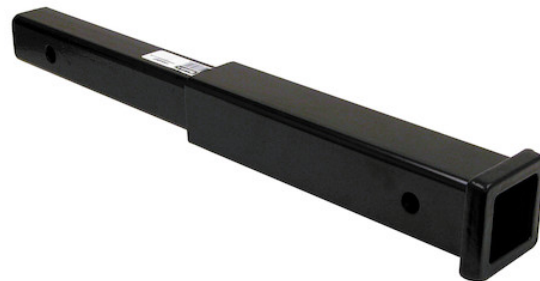

## 18 Inch Hitch Receiver Extension

**Buyers Part Number:** 1804007

**Buyers Products Hitch Receiver Extension adds distance between your vehicle and your tow load.**

- Lets you install a bike rack that clears your spare tire.
- Provide more clearance between your vehicle and trailer.
- Sturdy cast-steel collar.
- Corrosion-resistant black powder-coated finish.

## Specifications

<b>Color</b>	Black	<b>Extension/Length</b>	18.00"
<b>Finish</b>	Powder Coat	<b>Material</b>	Carbon Steel
<b>Maximum Gross Trailer Weight (M.G.T.W.)</b>	Reduces maximum hitch capacity by 33% lb	<b>Maximum Vertical Load (M.V.L.)</b>	Reduces maximum hitch capacity by 33% lb
<b>Mount Type</b>	Receiver Extension	<b>Mounting Hole Size</b>	0.656"
<b>Receiver Adapter Converting-to Size</b>	2.00"	<b>Receiver Adapter Starting Size</b>	2.00"
<b>Receiver Size</b>	2.00"	<b>Shipping Weight</b>	23.6 lb