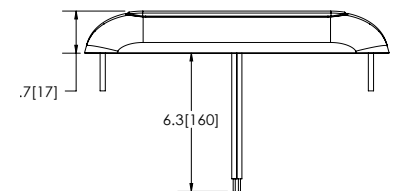

Accessories

- EZ0120 PIR Motion Sensor - 100° cone, adjustable sensitivity (automatically activates light when human movement is detected)
- EZ0121 - Interior push button switch, 12-24V
- EZ0122 - Interior touch switch with dimmer, 12-24V