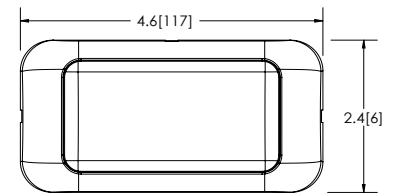

Accessories

- EZ0120 PIR Motion Sensor - 100° cone, adjustable sensitivity (automatically activates light when human movement is detected)
- EZ0121 - Interior push button switch, 12-24V
- EZ0122 - Interior touch switch with dimmer, 12-24V