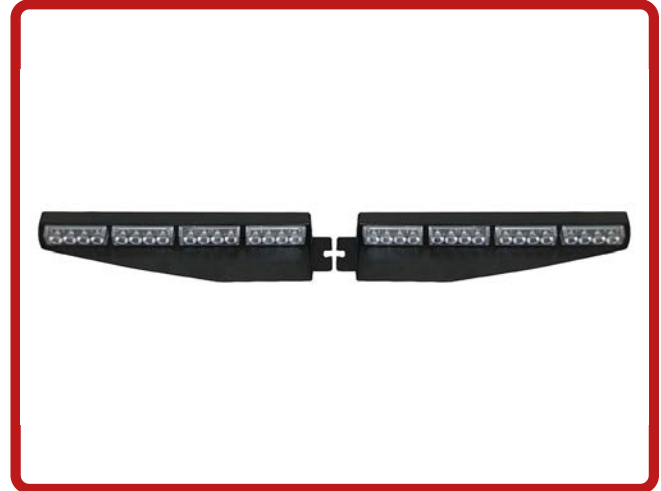

Item # RSL648B

Description

8-LED Head Visor LED Strobe Bar Kit with 15-Patterns and Control Box - Mounts on front or back - Amber

Categories Commercial

Sub-Categories LED Upper Windshield Visor Bar

UPC 00814843029308 Unit of Measure PR

SEMA Product Strobe Light Kit

Reverse Polarity Operating Voltage Current Draw

Wattage Chip Type IP Rating LUX

Kelvin (Color Temperature) Beam Pattern Lumens Universal or Vehicle Specific

Universal

Made In Warranty

China

1 year

Product Information

8-LED Head Visor LED Strobe Bar Kit with 15-Patterns and Control Box - Mounts on front or back - Amber

Part # 1005231 Est. Labor

Part Type ID 17809

Gross Weight 4.000 Width 6.000