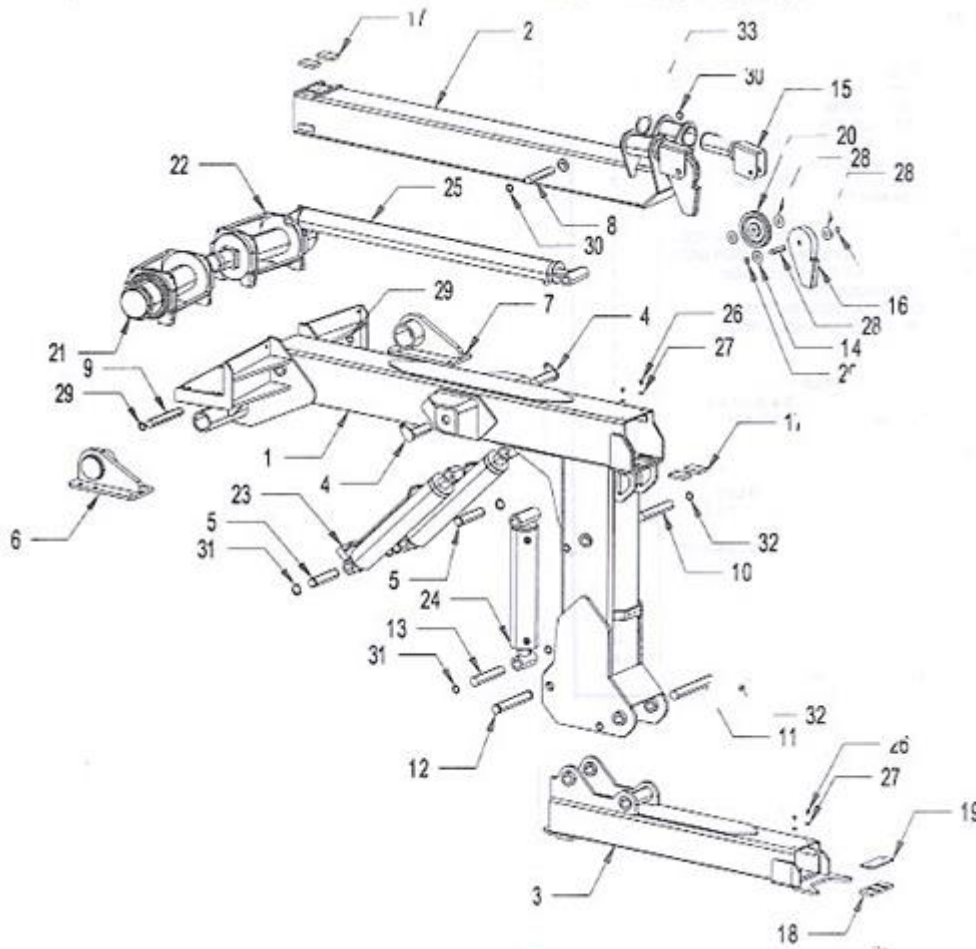

408T Integrated Boom Components Twin Line

ITEM	PART NUMBER	DESCRIPTION	NUMBER REQUIRED
1	6I1032	INTEGRATED BOOM	1
2	6I1052	INTEGRATED UPPER BOOM - TWIN LINE	1
3	6I1070	INTEGRATED OUTER LOWER BOOM	1
4	6I1240	PIN- BOOM LIFT CYLINDER ROD	2
5	6I1245	PIN - BOOM LIFT CYLINDER BASE	2
6	6I1330L	TRUNNION BRACKET - LEFT	1
7	6I1330R	TRUNNION BRACKET - RIGHT	1
8	6I1339	PIN - UPPER EXTENSION CYLINDER ROD	1
9	6I1340	PIN - UPPER EXTENSION CYLINDER BASE	1
10	6I1545	PIN - POWER TILT CYLINDER BASE	1
11	6I1620	PIN- OUTER BOOM PIVOT	1
12	6I1625	PIN- POWER TILT RESTRICTOR	1
13	6I1740	PIN - POWER TILT CYLINDER ROD	1

EVERYTHING YOU NEED TO TOW, RIG, RECOVER & HAUL