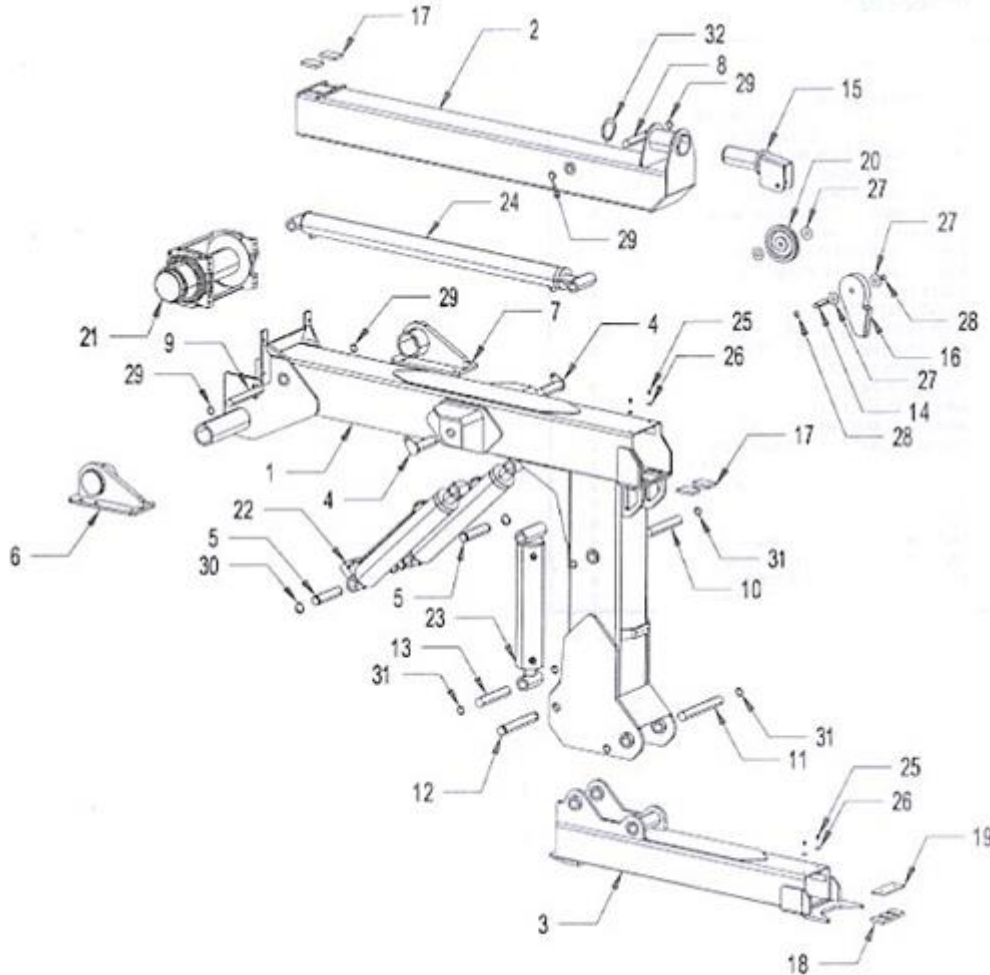

408T Integrated Boom Components Single Line

ITEM	PART NUMBER	DESCRIPTION	NUMBER REQUIRED
1	6I1031	INTEGRATED BOOM	1
2	6I1050	INTEGRATED UPPER BOOM - SINGLE LINE	1
3	6I1070	INTEGRATED OUTER LOWER BOOM	1
4	6I1240	PIN- BOOM LIFT CYLINDER ROD	2
5	6I1245	PIN - BOOM LIFT CYLINDER BASE	2
6	6I1330L	TRUNNION BRACKET - LEFT	1
7	6I1330R	TRUNNION BRACKET - RIGHT	1
8	6I1339	PIN - UPPER EXTENSION CYLINDER ROD	1
9	6I1340	PIN - UPPER EXTENSION CYLINDER BASE	1

EVERYTHING YOU NEED TO TOW, RIG, RECOVER & HAUL