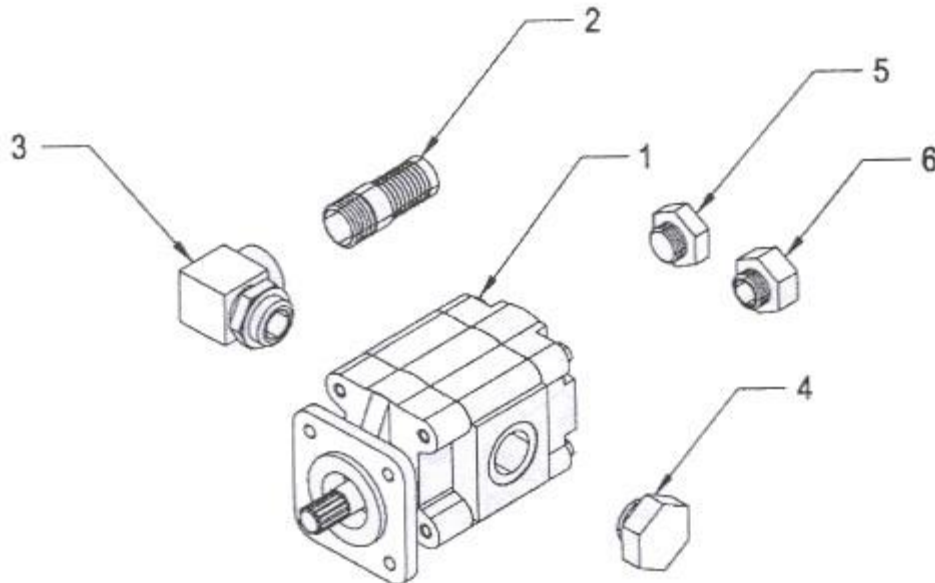

## Direct Mount Pump

ITEM	PART NUMBER	DESCRIPTION	NUMBER REQUIRED
1	78008	PUMP - 18 GPM	1
	78006	PUMP - 24 GPM	1
2	77CH0	1-1/4 X 3 NPT NIPPLE	1
3	77C90	1-1/4 X 90 M-F O-RING ADAPTER 887-554-20	1
4	77620	1-1/4 O-RING PLUG 900598-20	1
5	44316	1 O-RING PLUG 900598-16	1
6	779E1	1 O-RING PLUG X 3/4 PIPE REDUCER 2216-12 X 16	1

### 408V & 408T Body Components

ITEM	PART NUMBER	DESCRIPTION	NUMBER REQUIRED
1	5033I	WRECKER BODY	1
2	5A310	TOOL BOX DOOR	1
3	5A316	TOOL BOX DOOR MOUNTING BLOCK	2
4	5A221	TOOL BOX DOOR LANYARD - 21"	2
5	37558	PADDLE LATCH - ROTARY	1
6	53263	FRONT MOUNTING BRACKET - 34" FRAME	2
7	53264	MIDDLE BODY SUPPORT	2
8	53182L	MUDFLAP MOUNTING BRACKET - LEFT	1
9	53182R	MUDFLAP MOUNTING BRACKET - RIGHT	1
10	54312	ACCESS COVER	1
11	59115	REAR REFLECTOR MOUNTING PLATE	2
12	7A166	CONTROL HANDLE	10
13	7A211	CONTROL KNOB	10
14	83425	5/8 JAM NUT	10
15	84716	6-12 TON SHACKLE W/NUT & BOLT	2
16	92600R	TAIL LIGHT	2
17	92650	TAIL LIGHT GROMMET	4
18	93100R	SIDE MARKER LIGHT - RED	2
19	93150	MARKER LIGHT GROMMET - 2-1/2" ROUND	2
20	93300R	REFLECTOR - RED	2
21	95600	BACKUP LIGHT	2
22	A10040	MUDFLAP	2
23	59319	UHHW WEAR PAD	2
24	59320	UHHW WEAR PAD	2