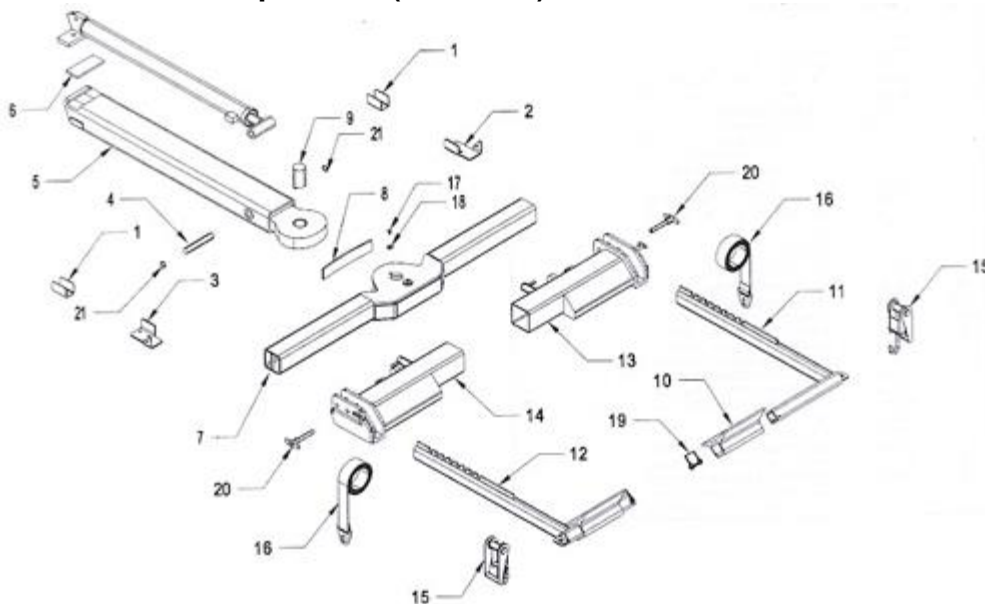

**EVERYTHING YOU NEED TO TOW, RIG, RECOVER & HAUL**

800-222-6047

www.zips.com

14	61364	PULLEY PIN	1
15	61366	SWIVEL INSERT	1
16	61370	WIRE ROPE FOLLOWER	1
17	61735	NYLATRON WEAR PAD 1/2 x 2-1/2 x 3	4
18	65753	NYLATRON WEAR PAD 1/2 x 2-1/2	1
19	65758	NYLATRON SPACER PAD	1
20	69120	PULLEY - 6"	1
21	71102L	WINCH - PLANETARY - LEFT	1
22	71102R	WINCH - PLANETARY - RIGHT	1
23	720112	CYLINDER INTEGRATED BOOM LIFT	2
24	720122	CYLINDER INTEGRATED POWER TILT	1
25	720122	CYLINDER UPPER EXTENSION	1
26	812A5	BOLT - SOCKET HEAD BUTTON - 3/8 x 1/2	2
27	82210	FLAT WASHER - 3/8	2
28	82510	FLAT WASHER - 3/4	4
29	86075E	SNAP-RING .75" EXTERNAL	2
30	86125I	SNAP-RING 1.75" INTERNAL	4
31	86150E	SNAP-RING 1.50" EXTERNAL	4
32	86150I	SNAP-RIG 1.50" INTERNAL	6
33	86287E	SNAP-RING 2.875" EXTERNAL	1

### 408VA & 408TA Wheel Lift Components (standard)

ITEM	PART NUMBER	DESCRIPTION	NUMBER REQUIRED
1	59231	L-ARM CHANNEL BRACKET	2
2	59232R	L-ARM MOUNTING BRACKET - RIGHT	1
3	59232L	L-ARM MOUNTING BRACKET - LEFT	1
4	64357	PIN - .980 x 5.875	1
5	65816	INNER BOOM	1
6	64355	WEAR PAD	1
7	65515	CROSSBAR WELDMENT	1
8	65228	YOKE SPRING	1
9	65435	CROSSBAR PIVOT PIN	1
10	65245	REMOVABLE PAN	2
11	65250R	WHEEL RETAINER - RIGHT	1
12	65250L	WHEEL RETAINER - LEFT	1
13	65256R	WHEEL GRID - RIGHT	1
14	65265L	WHEEL GRID - LEFT	1
15	65280A	RATCHET	2
16	65285	WHEEL STRAP	2
17	812A5	BOLT 3/8 x 1/2 ROUND ALLEN HEAD	1
18	82210	WASHER 3/8 FLAT	1
19	84911	5/16 SAFTEY SNAP PIN	2
20	84921	T-PIN W/LANYARD	2
21	86100I	SNAP-RING 1" INTERNAL	2