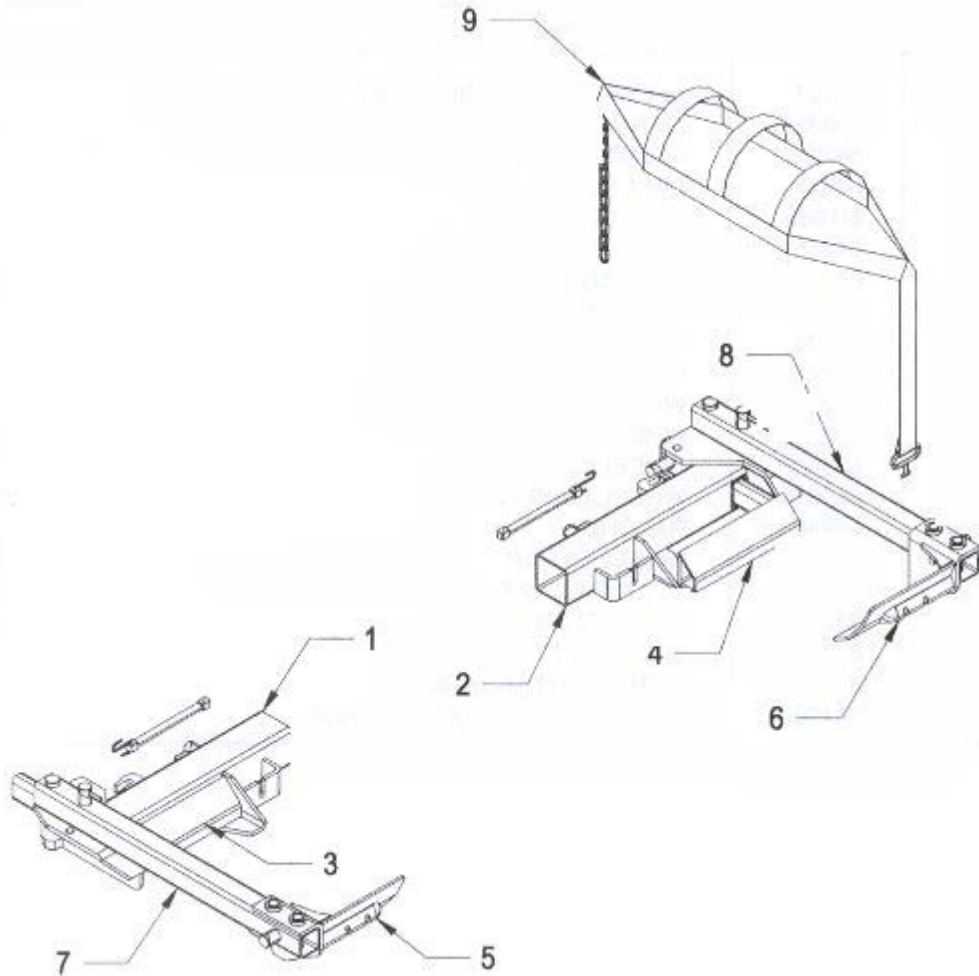

408V & 408T Wheel Lift Components (optional backsaver)

ITEM	PART NUMBER	DESCRIPTION	NUMBER REQUIRED
1	659100L	WHEEL GRID - LEFT	1
2	659100R	WHEEL GRID - RIGHT	1
3	65930L	WHEEL CHOCK - LEFT	1
4	65930R	WHEEL CHOCK - RIGHT	1
5	65940L	WHEEL PAN - LEFT	1
6	65940R	WHEEL PAN - RIGHT	1
7	65960L	WHEEL ARM - LEFT	1
8	65960R	WHEEL ARM - RIGHT	1
9	65286	WHEEL STRAP - AUTO - YELLOW	2
-	65287	WHEEL STRAP - TRUCK - BLUE	2

EVERYTHING YOU NEED TO TOW, RIG, RECOVER & HAUL