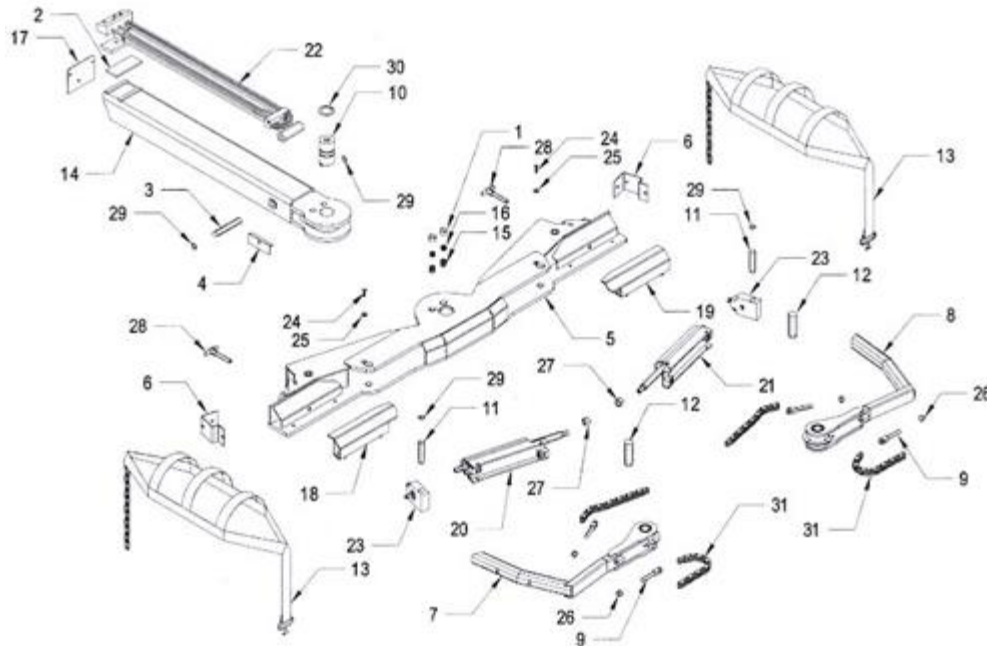

### 408VA & 408TA Wheel Lift Components (standard)

ITEM	PART NUMBER	DESCRIPTION	NUMBER REQUIRED
1	59231	L-ARM CHANNEL BRACKET	2
2	59232R	L-ARM MOUNTING BRACKET - RIGHT	1
3	59232L	L-ARM MOUNTING BRACKET - LEFT	1
4	64357	PIN - .980 x 5.875	1
5	65816	INNER BOOM	1
6	64355	WEAR PAD	1
7	65515	CROSSBAR WELDMENT	1
8	65228	YOKE SPRING	1
9	65435	CROSSBAR PIVOT PIN	1
10	65245	REMOVABLE PAN	2
11	65250R	WHEEL RETAINER - RIGHT	1
12	65250L	WHEEL RETAINER - LEFT	1
13	65256R	WHEEL GRID - RIGHT	1
14	65265L	WHEEL GRID - LEFT	1
15	65280A	RATCHET	2
16	65285	WHEEL STRAP	2
17	812A5	BOLT 3/8 x 1/2 ROUND ALLEN HEAD	1
18	82210	WASHER 3/8 FLAT	1
19	84911	5/16 SAFTEY SNAP PIN	2
20	84921	T-PIN W/LANYARD	2
21	86100I	SNAP-RING 1" INTERNAL	2

### 408V & 408T Wheel Lift Components (optional backsaver)

ITEM	PART NUMBER	DESCRIPTION	NUMBER REQUIRED
1	659100L	WHEEL GRID - LEFT	1
2	659100R	WHEEL GRID - RIGHT	1
3	65930L	WHEEL CHOCK - LEFT	1
4	65930R	WHEEL CHOCK - RIGHT	1
5	65940L	WHEEL PAN - LEFT	1
6	65940R	WHEEL PAN - RIGHT	1
7	65960L	WHEEL ARM - LEFT	1
8	65960R	WHEEL ARM - RIGHT	1
9	65286	WHEEL STRAP - AUTO - YELLOW	2
-	65287	WHEEL STRAP - TRUCK - BLUE	2

### 408VA & 408TA Wheel Lift Components

ITEM	PART NUMBER	DESCRIPTION	NUMBER REQUIRED
1	64327	SCREW-LUG CROSSBAR DETENT	2
2	64355	WEAR PAD	1
3	64357	.980 x 5-7/8 PIN	1
4	64358	HOSE CLAMP	2
5	64400	CROSSBAR WELDMENT	1
6	64429	HOSE GUARD	2
7	64435L	WHEEL RETAINER - LEFT	1
8	64435R	WHEEL RETAINER - RIGHT	1
9	64437	CHAIN CLEVIS	4
10	64440	CROSSBAR PIVOT PIN 2-1/2 DIAMETER	1
11	64443	WHEEL RETAINER CYLINDER PIN	2
12	64445	ARM PIVOT PIN	2
13	65286	BASKET TIRE STRAP - AUTO	2
-	65287	BASKET TIRE STRAP - TRUCK	2
14	65820	INNER BOOM	1
15	69320	CROSSBAR DETENT SPRING	2
16	69325	CROSSBAR DETENT BALL	2
17	69336	GRAVEL GUARD	1
18	69740L	WHEEL SPACER - LEFT	1
19	69740R	WHEEL SPACER - RIGHT	1
20	72015L	WHEEL RETAINER CYLINDER - LEFT	1