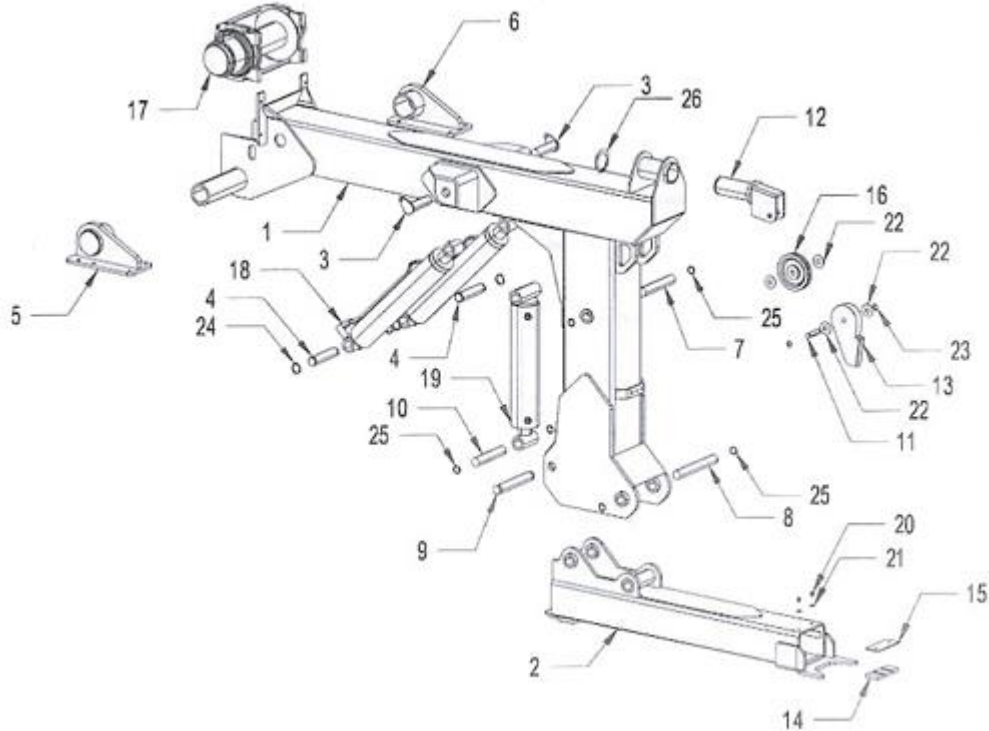

## Direct Mount Pump

ITEM	PART NUMBER	DESCRIPTION	NUMBER REQUIRED
1	78008	PUMP - 18 GPM	1
	78006	PUMP - 24 GPM	1
2	77CH0	1-1/4 X 3 NPT NIPPLE	1
3	77C90	1-1/4 X 90 M-F O-RING ADAPTER 887-554-20	1
4	77620	1-1/4 O-RING PLUG 900598-20	1
5	44316	1 O-RING PLUG 900598-16	1
6	779E1	1 O-RING PLUG X 3/4 PIPE REDUCER 2216-12 X 16	1

### 408V & 408T Body Components

ITEM	PART NUMBER	DESCRIPTION	NUMBER REQUIRED
1	5033I	WRECKER BODY	1
2	5A310	TOOL BOX DOOR	1
3	5A316	TOOL BOX DOOR MOUNTING BLOCK	2
4	5A221	TOOL BOX DOOR LANYARD - 21"	2
5	37558	PADDLE LATCH - ROTARY	1
6	53263	FRONT MOUNTING BRACKET - 34" FRAME	2
7	53264	MIDDLE BODY SUPPORT	2
8	53182L	MUDFLAP MOUNTING BRACKET - LEFT	1
9	53182R	MUDFLAP MOUNTING BRACKET - RIGHT	1
10	54312	ACCESS COVER	1
11	59115	REAR REFLECTOR MOUNTING PLATE	2
12	7A166	CONTROL HANDLE	10
13	7A211	CONTROL KNOB	10
14	83425	5/8 JAM NUT	10
15	84716	6-12 TON SHACKLE W/NUT & BOLT	2
16	92600R	TAIL LIGHT	2
17	92650	TAIL LIGHT GROMMET	4
18	93100R	SIDE MARKER LIGHT - RED	2
19	93150	MARKER LIGHT GROMMET - 2-1/2" ROUND	2
20	93300R	REFLECTOR - RED	2
21	95600	BACKUP LIGHT	2
22	A10040	MUDFLAP	2
23	59319	UHHW WEAR PAD	2
24	59320	UHHW WEAR PAD	2

## 408V Integrated Boom Components Single Line

ITEM	PART NUMBER	DESCRIPTION	NUMBER REQUIRED
1	6I1021	INTEGRATED BOOM	1
2	6I1070	INTEGRATED OUTER LOWER BOOM	1
3	6I1240	PIN- BOOM LIFT CYLINDER ROD	2
4	6I1245	PIN - BOOM LIFT CYLINDER BASE	2
5	6I1330L	TRUNNION BRACKET - LEFT	1
6	6I1330R	TRUNNION BRACKET - RIGHT	1
7	6I1545	PIN - POWER TILT CYLINDER BASE	1
8	6I1620	PIN- OUTER BOOM PIVOT	1
9	6I1625	PIN- POWER TILT RESTRICTOR	1
10	6I1740	PIN - POWER TILT CYLINDER ROD	1
11	61364	PULLEY PIN	1
12	61366	SWIVEL INSERT	1
13	61370	WIRE ROPE FOLLOWER	1
14	65753	NYLATRON WEAR PAD 1/2 x 2-1/2	1
15	65758	NYLATRON SPACER PAD	1
16	69120	PULLEY - 6"	1
17	71102L	WINCH - PLANETARY - LEFT	1
18	720112	CYLINDER INTEGRATED BOOM LIFT	2
19	720122	CYLINDER INTEGRATED POWER TILT	1