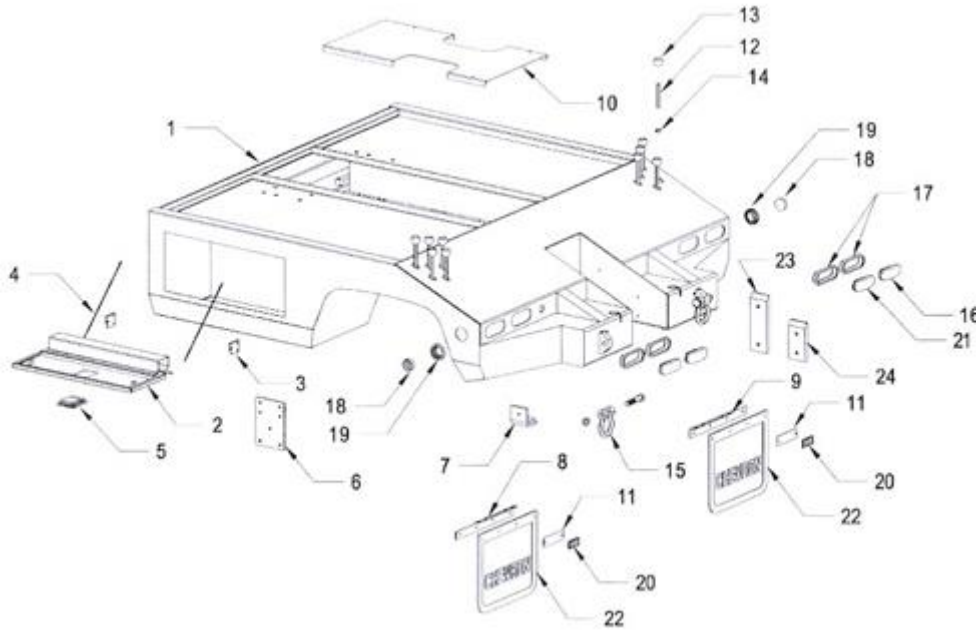

408V & 408T Body Components

ITEM	PART NUMBER	DESCRIPTION	NUMBER REQUIRED
1	5033I	WRECKER BODY	1
2	5A310	TOOL BOX DOOR	1
3	5A316	TOOL BOX DOOR MOUNTING BLOCK	2
4	5A221	TOOL BOX DOOR LANYARD - 21"	2
5	37558	PADDLE LATCH - ROTARY	1
6	53263	FRONT MOUNTING BRACKET - 34" FRAME	2
7	53264	MIDDLE BODY SUPPORT	2
8	53182L	MUDFLAP MOUNTING BRACKET - LEFT	1
9	53182R	MUDFLAP MOUNTING BRACKET - RIGHT	1
10	54312	ACCESS COVER	1
11	59115	REAR REFLECTOR MOUNTING PLATE	2
12	7A166	CONTROL HANDLE	10
13	7A211	CONTROL KNOB	10
14	83425	5/8 JAM NUT	10
15	84716	6-12 TON SHACKLE W/NUT & BOLT	2
16	92600R	TAIL LIGHT	2
17	92650	TAIL LIGHT GROMMET	4
18	93100R	SIDE MARKER LIGHT - RED	2
19	93150	MARKER LIGHT GROMMET - 2-1/2" ROUND	2
20	93300R	REFLECTOR - RED	2
21	95600	BACKUP LIGHT	2
22	A10040	MUDFLAP	2
23	59319	UHHW WEAR PAD	2
24	59320	UHHW WEAR PAD	2

EVERYTHING YOU NEED TO TOW, RIG, RECOVER & HAUL