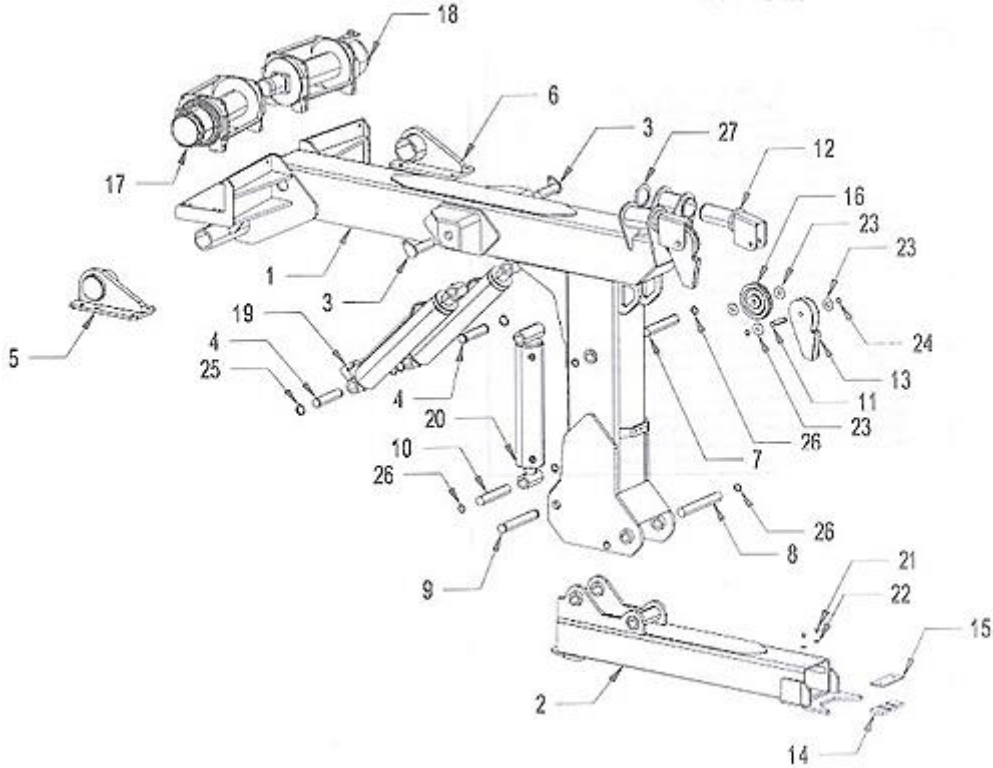

408V Integrated Boom Components Twin Line

ITEM	PART NUMBER	DESCRIPTION	NUMBER REQUIRED
1	6I1022	INTEGRATED BOOM	1
2	6I1070	INTEGRATED OUTER LOWER BOOM	1
3	6I1240	PIN- BOOM LIFT CYLINDER ROD	2
4	6I1245	PIN - BOOM LIFT CYLINDER BASE	2
5	6I1330L	TRUNNION BRACKET - LEFT	1
6	6I1330R	TRUNNION BRACKET - RIGHT	1
7	6I1545	PIN - POWER TILT CYLINDER BASE	1
8	6I1620	PIN- OUTER BOOM PIVOT	1
9	6I1625	PIN- POWER TILT RESTRICTOR	1
10	6I1740	PIN - POWER TILT CYLINDER ROD	1

EVERYTHING YOU NEED TO TOW, RIG, RECOVER & HAUL