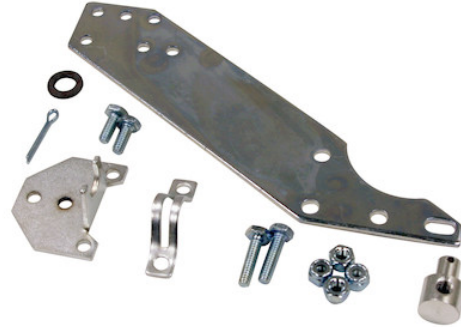

## Dual Gear PTO Connection Kit

Buyers Part Number: BPT

Buyers Products BPT PTO Connection Kit contains everything required to connect a clamp style push-pull cable to a double gear Chelsea® or similar PTO.

## Specifications

Compatible Cable Thread Size	1/4-28 & 5/16-24	Connects To	Double Gear Chelsea & Similar P.T.O.s
Works with Cable Travel	3"	Works with Cable Type	5200 Series & 6200 Series
Shipping Weight	0.88 lb		